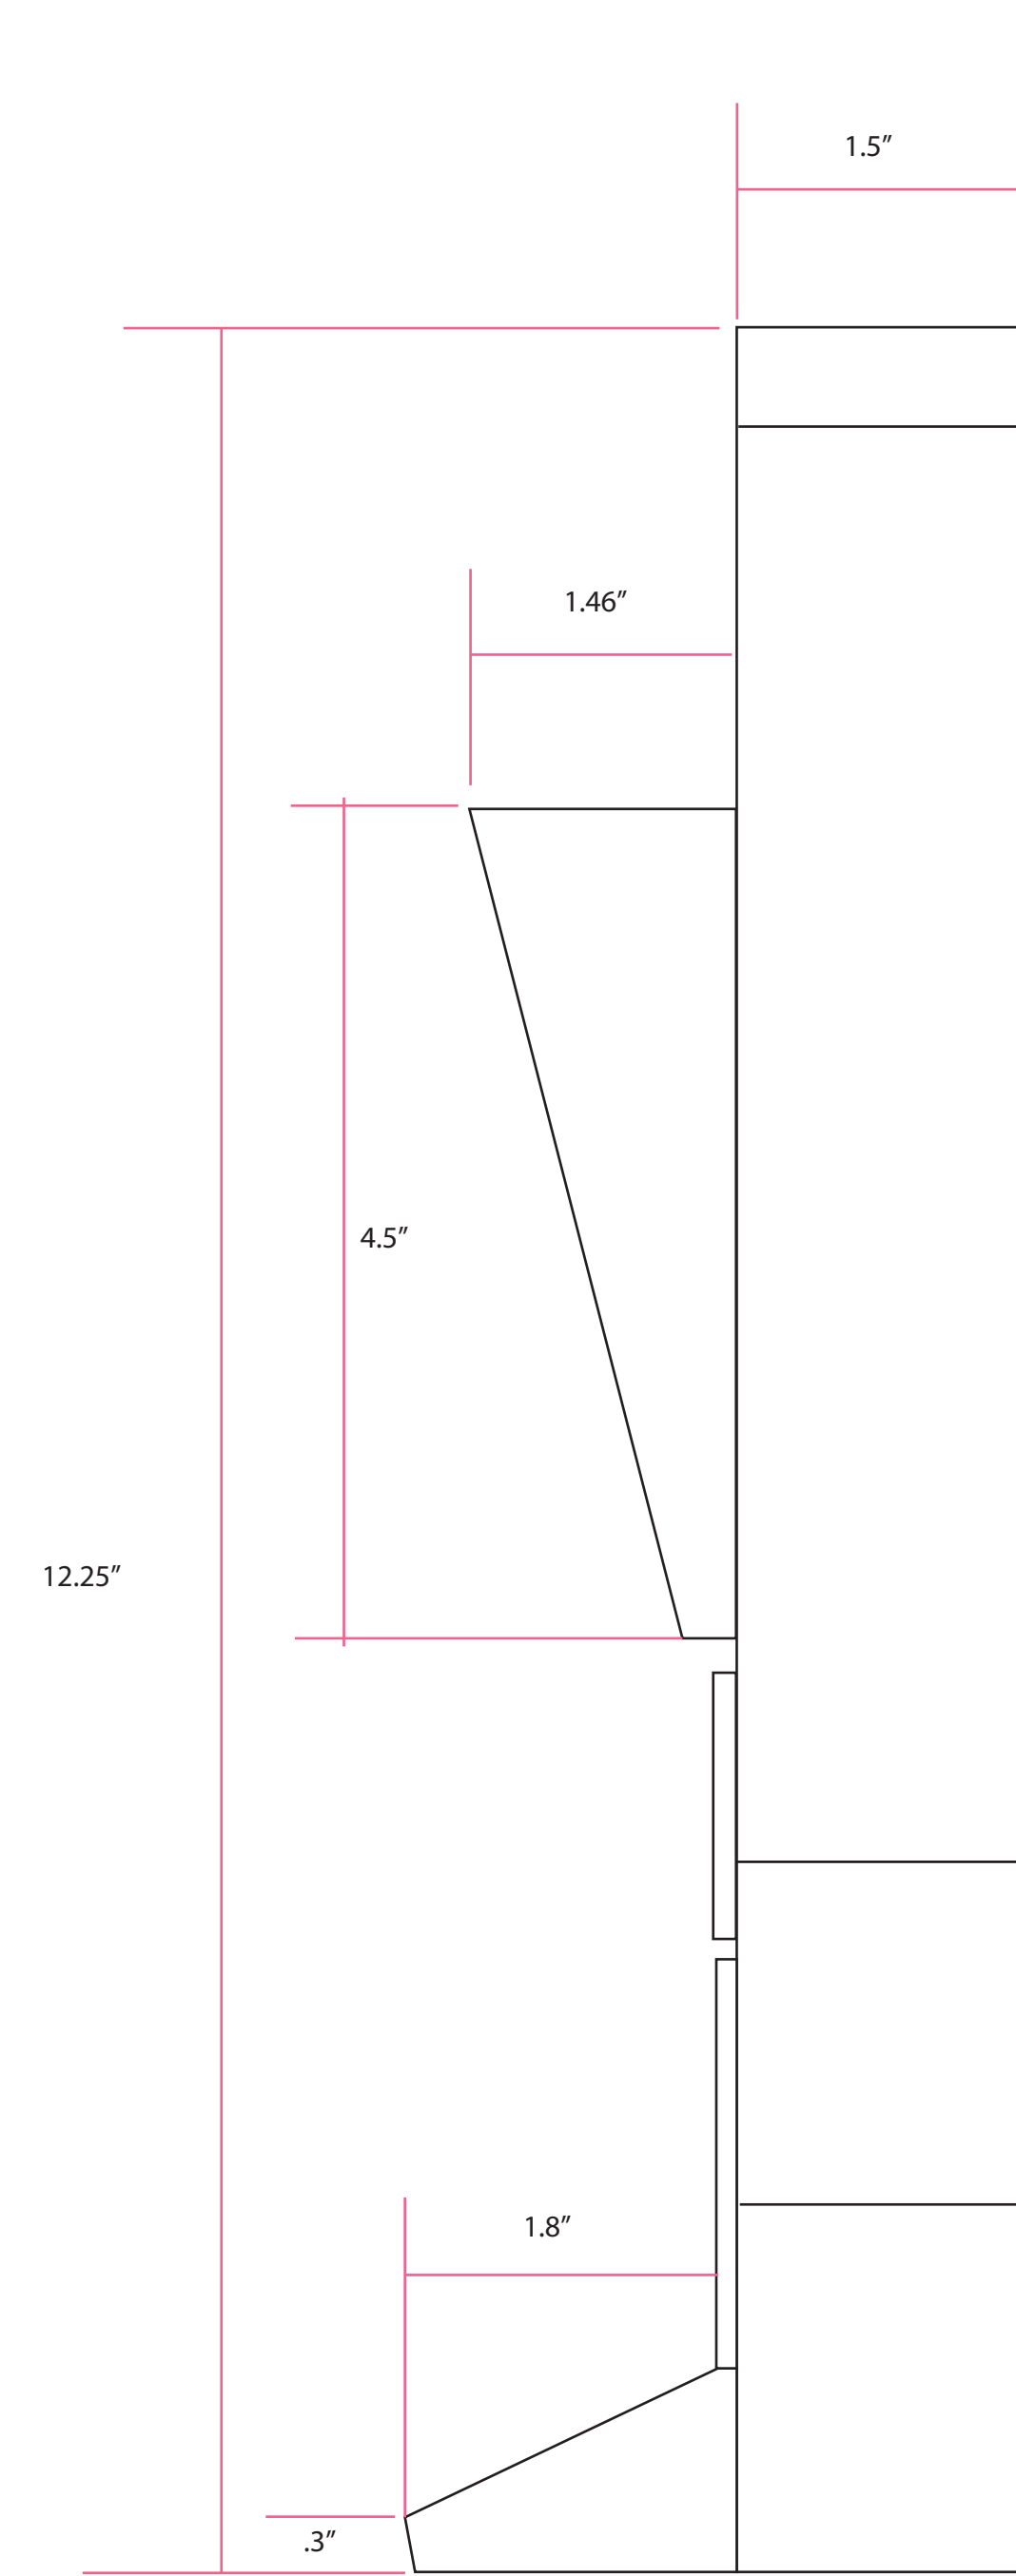

Echo Device

Side view

Modified Size

Original Size