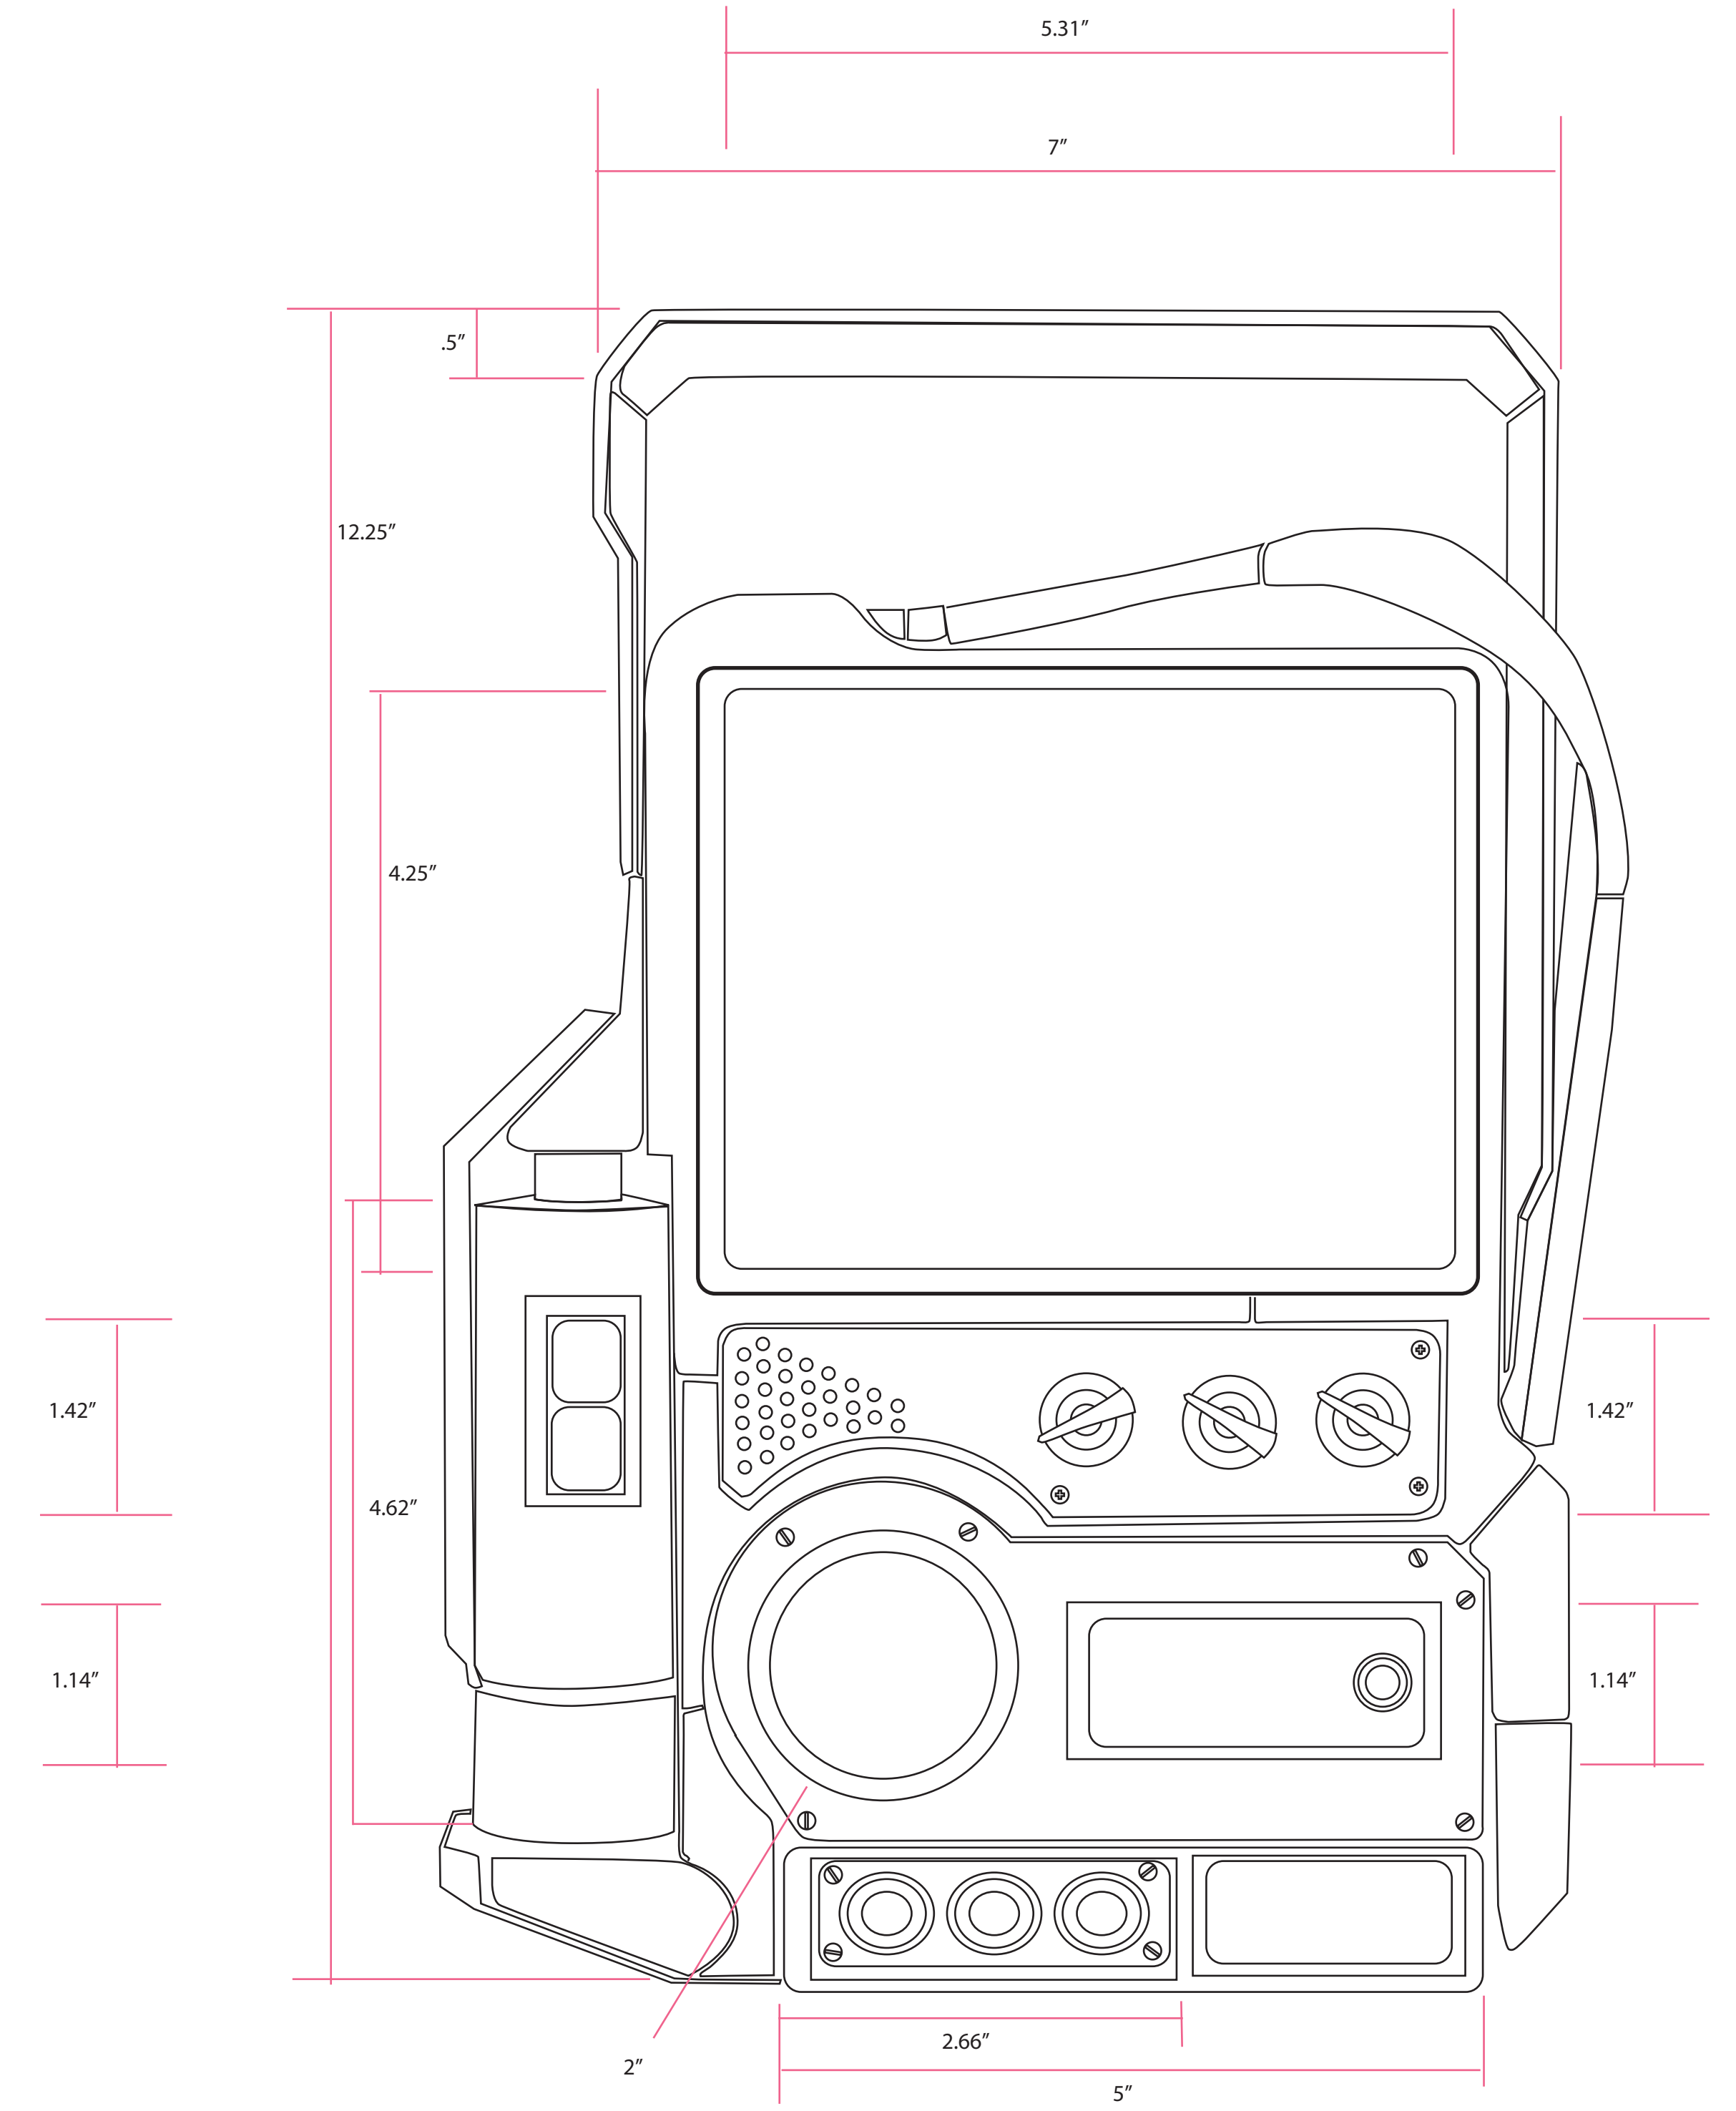

Echo Device

Side view

Modified Size

Original Size