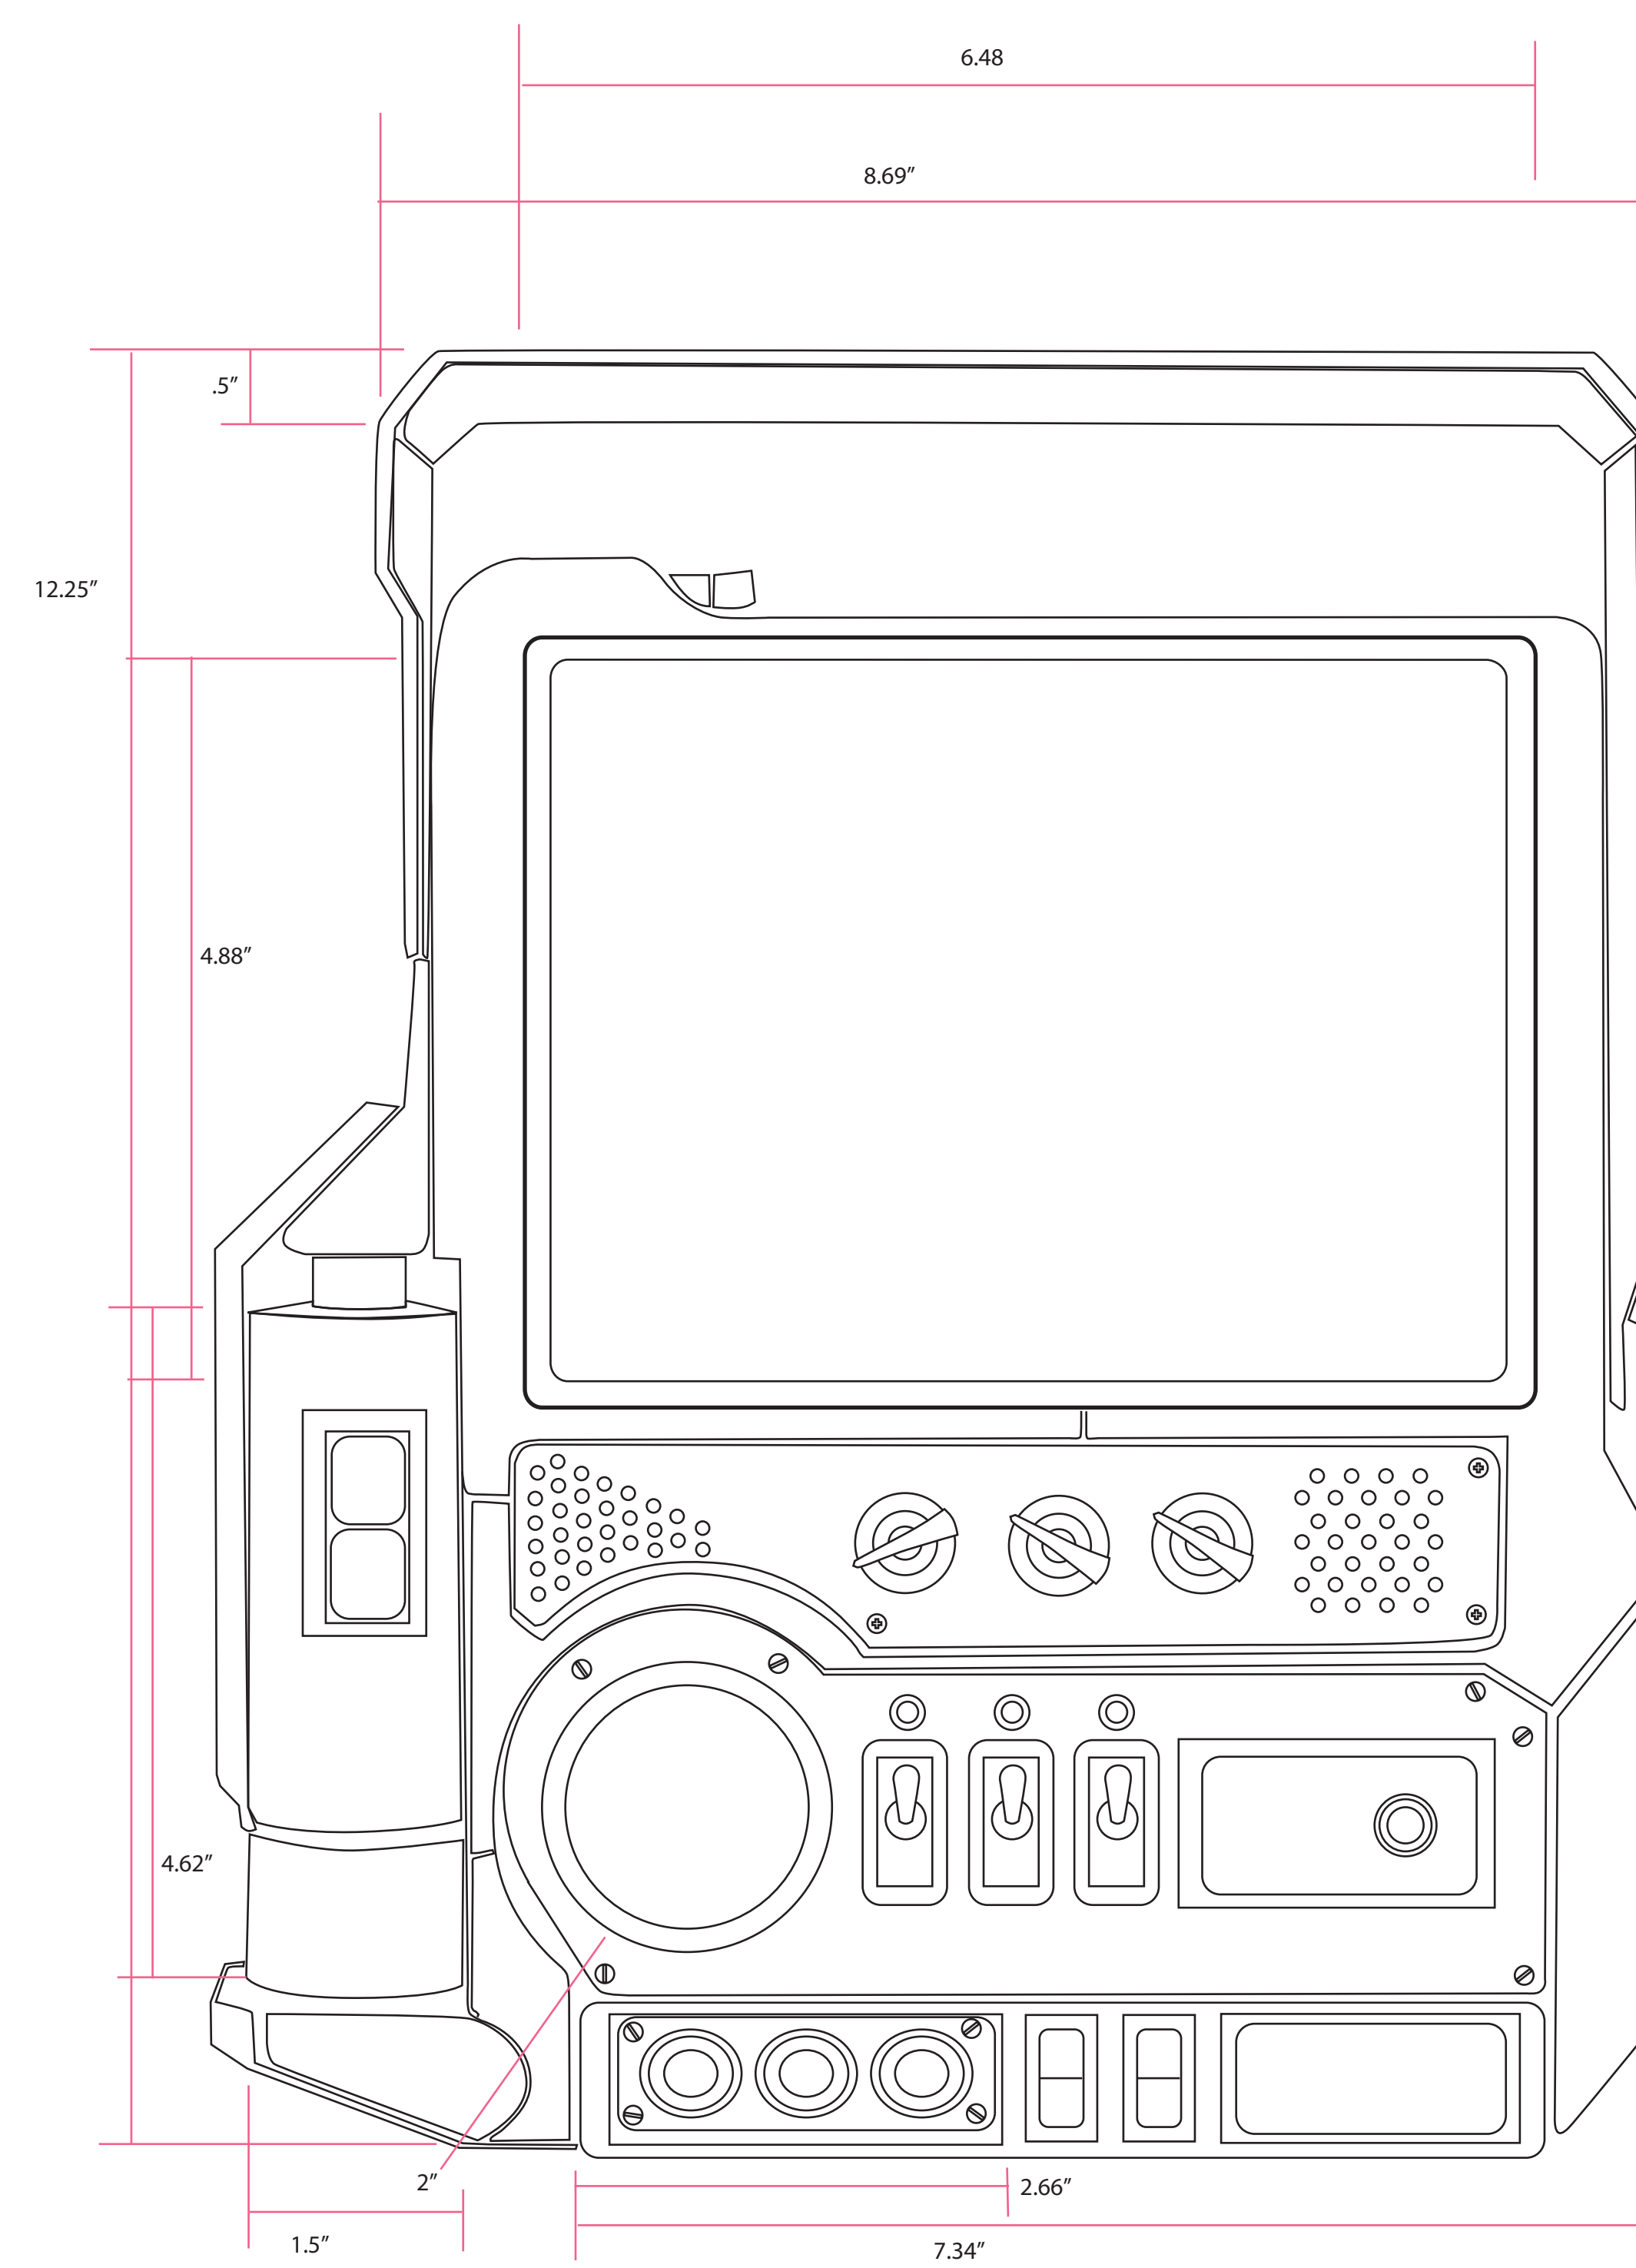

Echo Device

Side view

Modified Size

Original Size