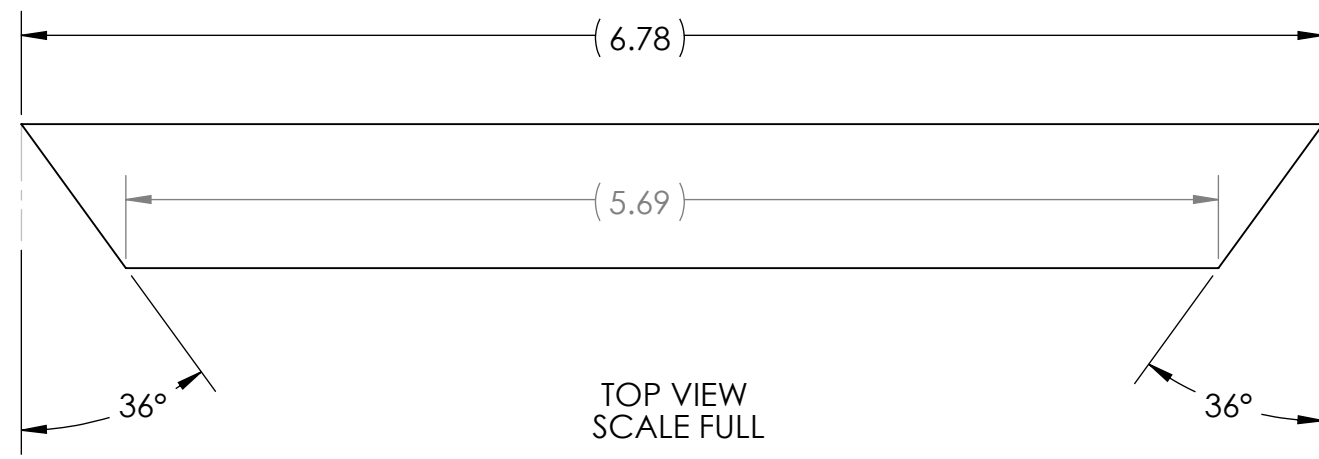

.75

3/8" ROUND OVER

LITHO FRAME
SHEET 1 OF 2
SCALE = FULL - 5PCS

LITHOPANE LAMP - BRITZ

AUX VIEW REAR ISO
SCALE 1 : 2

AUX VIEW FRONT ISO
SCALE 1 : 2