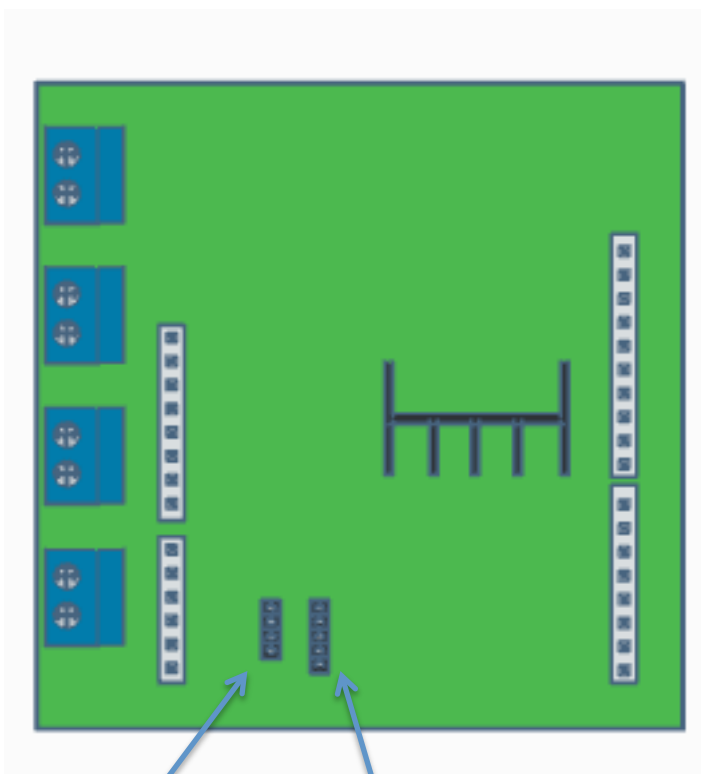

PCR4all

Arduino Shield

Heating

Cooling

Reset

Thermistor

Screen

Encoder