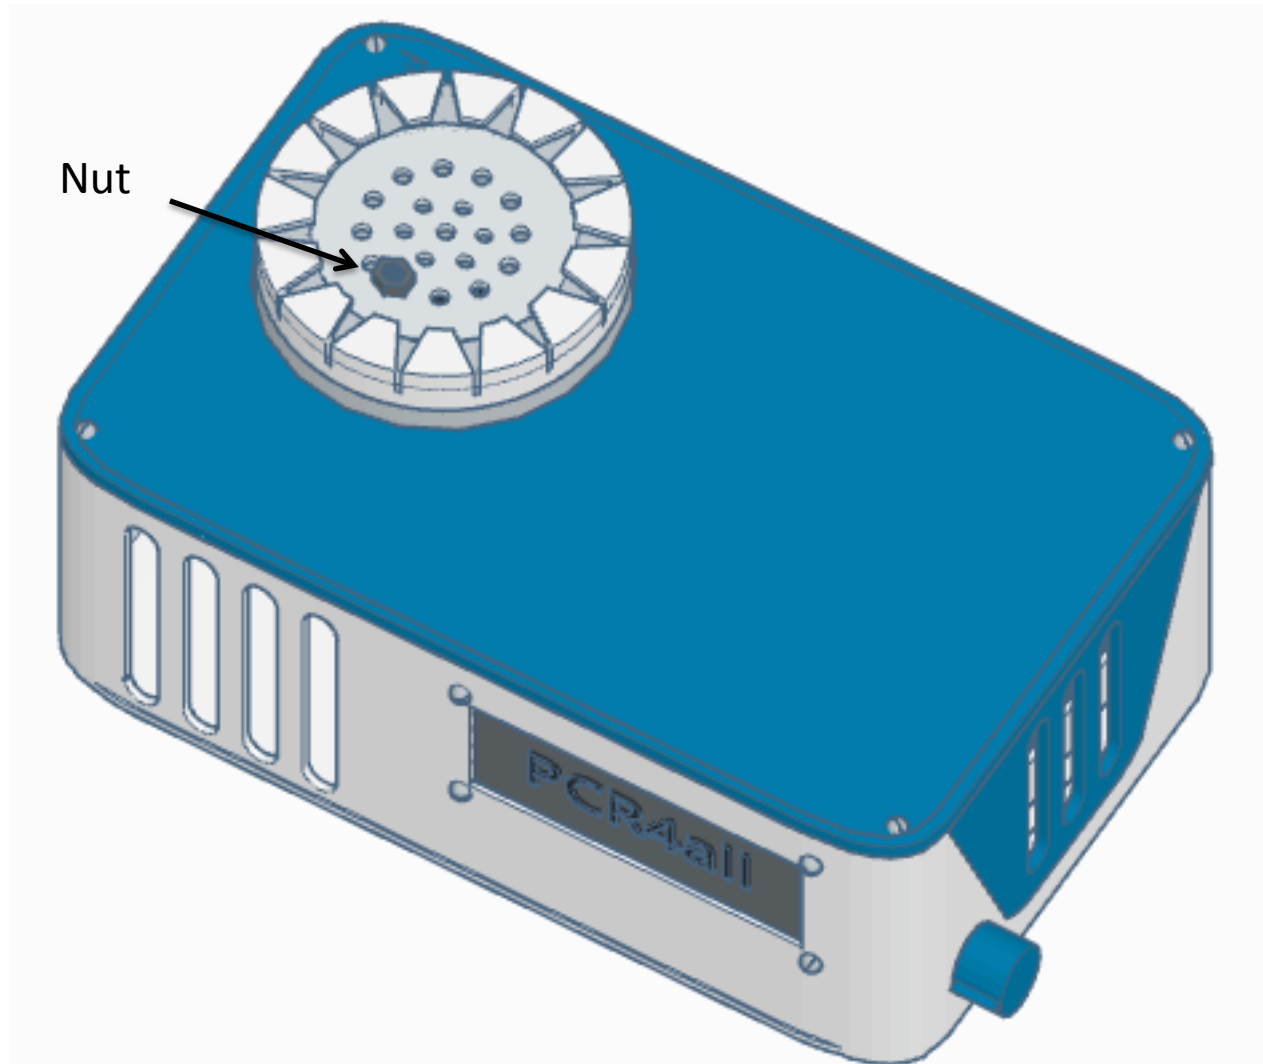

PCR4all

Arduino Shield

Heating

Cooling

Reset

Thermistor

Screen

Encoder