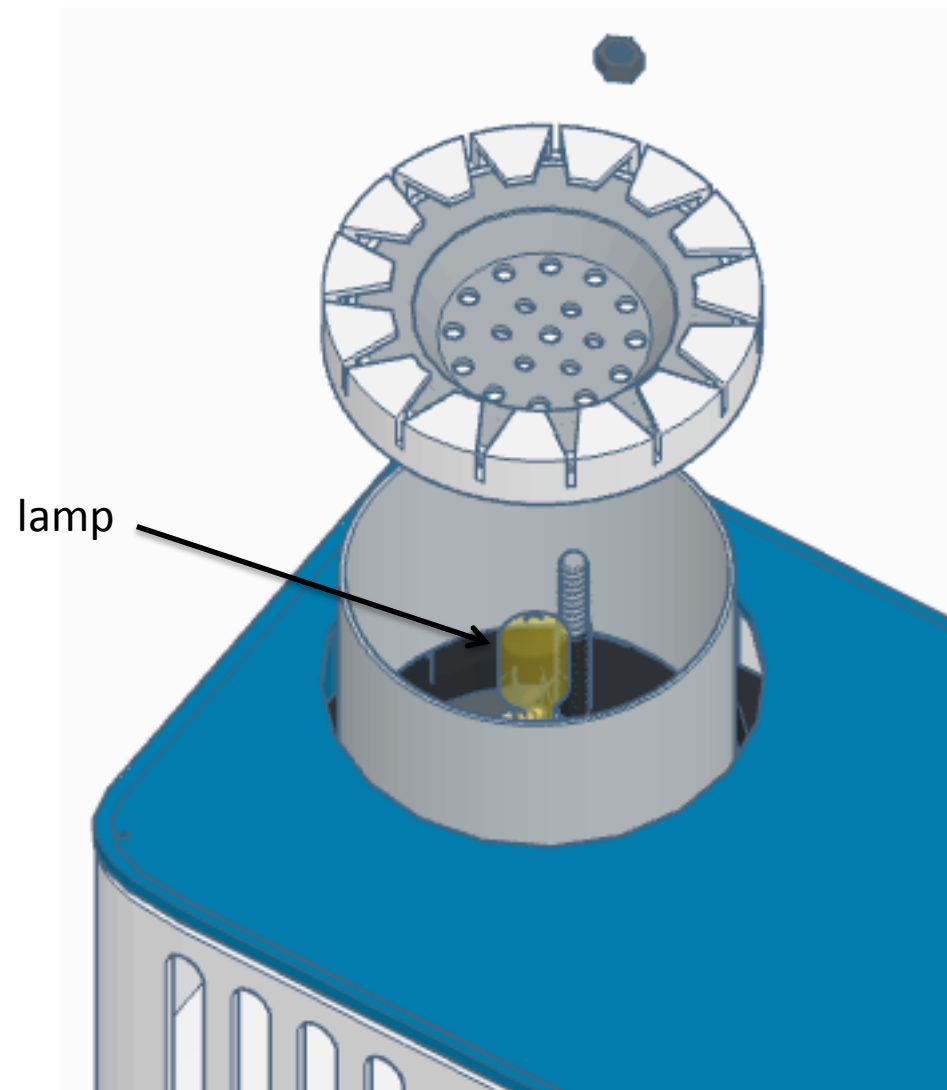

PCR4all

Arduino Shield

Heating

Cooling

Reset

Thermistor

Screen

Encoder