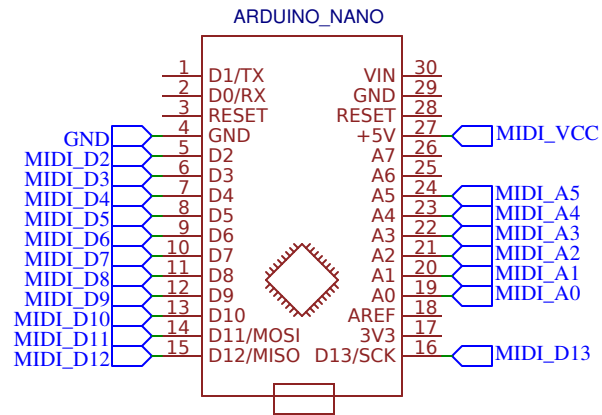

# CONTROL UNIT

## MELODY

TITLE: MIDI Controller		REV: 1.0
Date: 2018-05-20	Sheet: 1/1	
EasyEDA V5.5.14	Drawn By: BEE_MB	