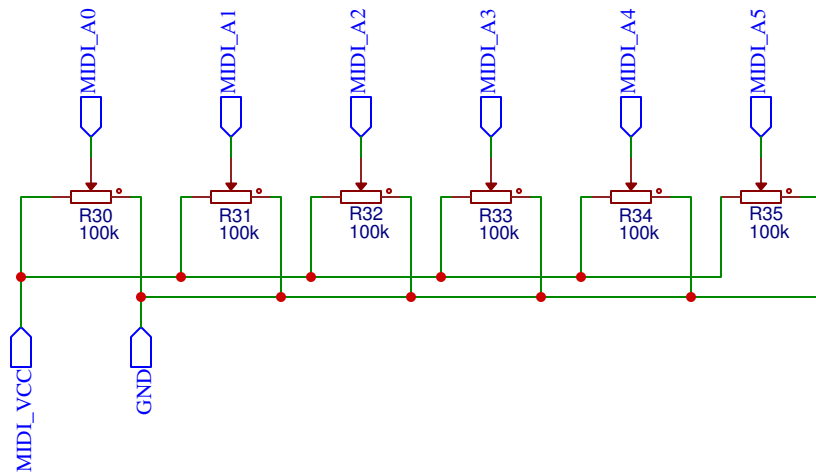

# CONTROL UNIT

## MELODY

TITLE: MIDI Controller		REV: 1.0
Date: 2018-05-20	Sheet: 1/1	
EasyEDA V5.5.14	Drawn By: BEE_MB	