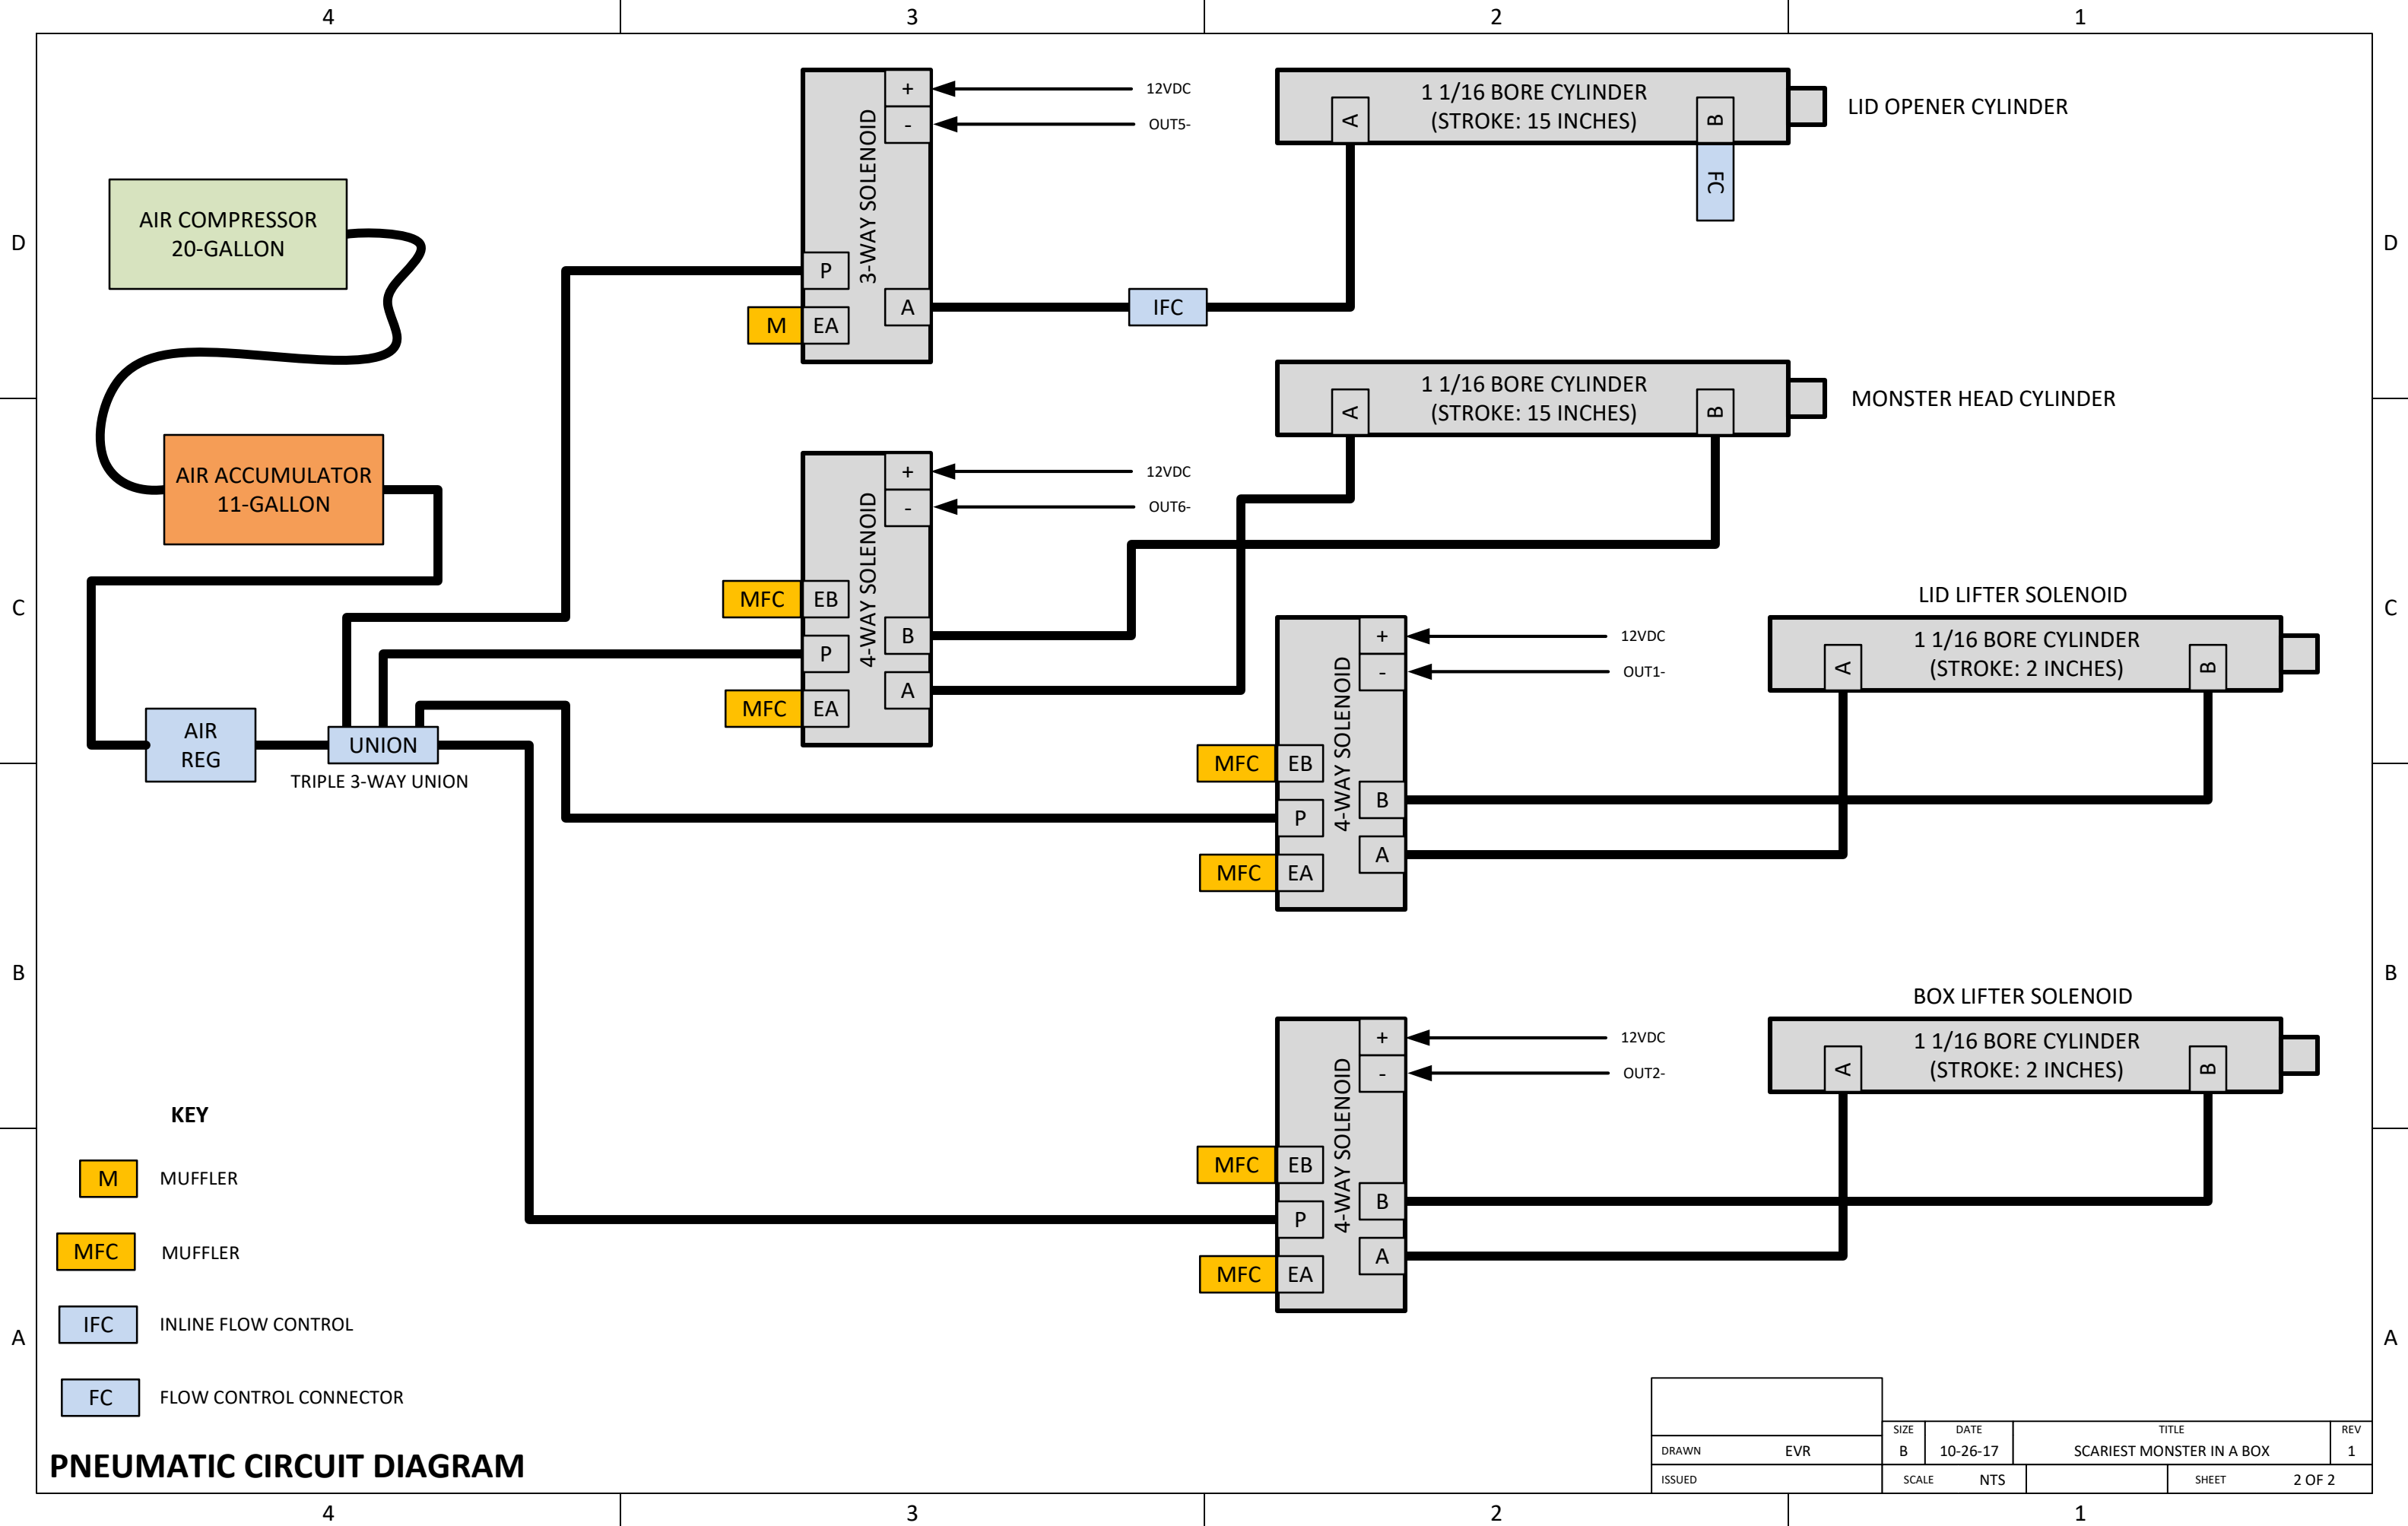

ELECTRICAL WIRING DIAGRAM

DRAWN		EVR		SIZE	DATE	TITLE		REV
ISSUED				B	10-26-17	SCARIEST MONSTER IN A BOX		1
				SCALE	NTS	SHEET		1 OF 2

PNEUMATIC CIRCUIT DIAGRAM

		SIZE	DATE	TITLE	REV
DRAWN	EVR	B	10-26-17	SCARIEST MONSTER IN A BOX	1
ISSUED		SCALE	NTS	SHEET	2 OF 2