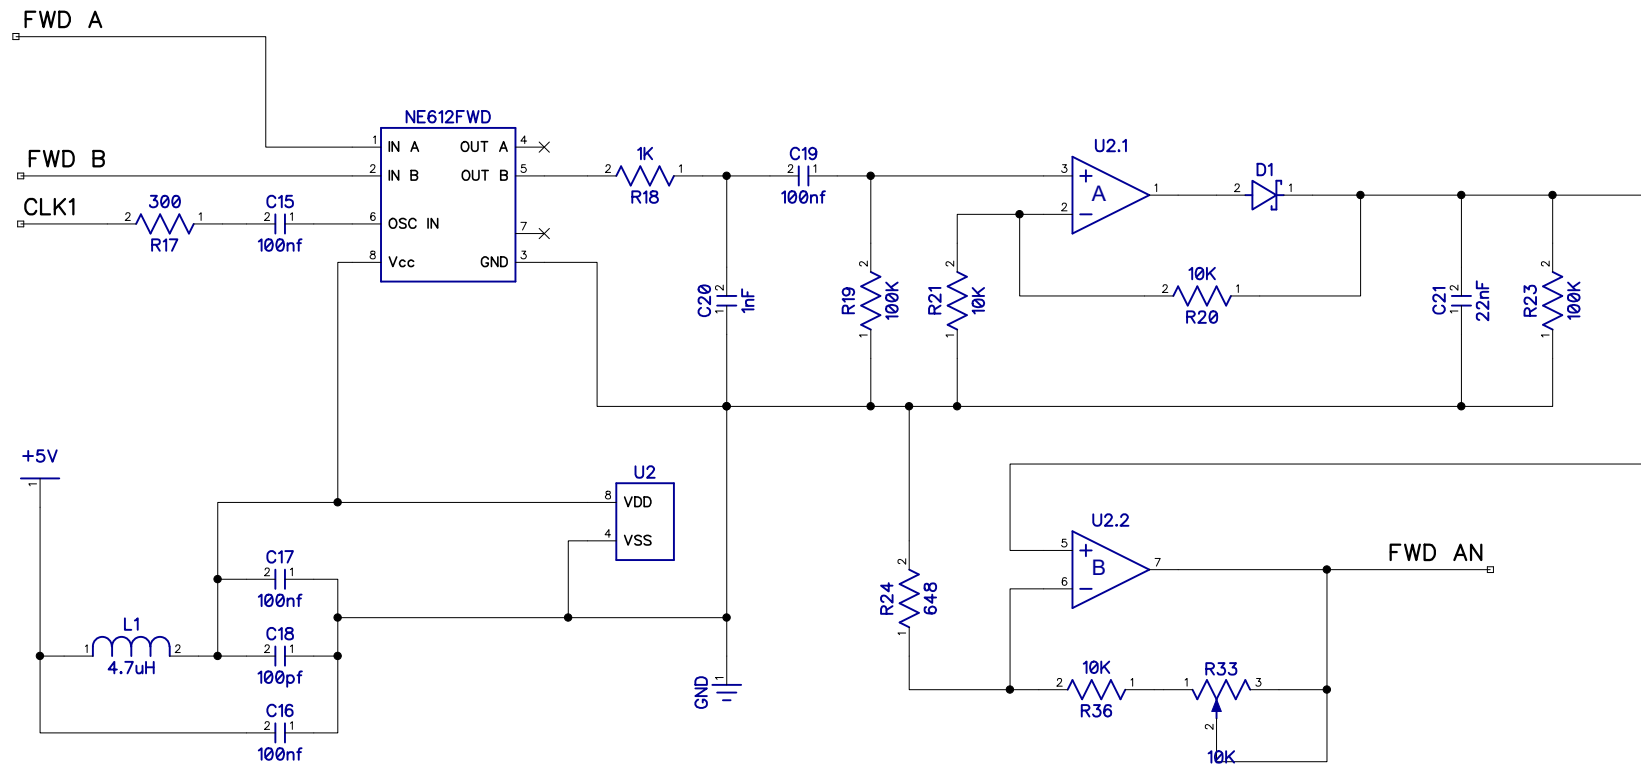

RevNo	Revision note	Date	Signature	Checked
-------	---------------	------	-----------	---------

A

B

C

D

E

F

Itemref	Quantity	Magnetic Loop Tuner			Article No./Reference	
Designed by Dave Trewren	Checked by Dave Trewren	Approved by - date 10-5-21	Magnetic_Loop.dch	10-5-21	Scale 1:1	
Magnetic Loop Tuner			FWD DETECTOR			
				Edition 0	Sheet 1/1	