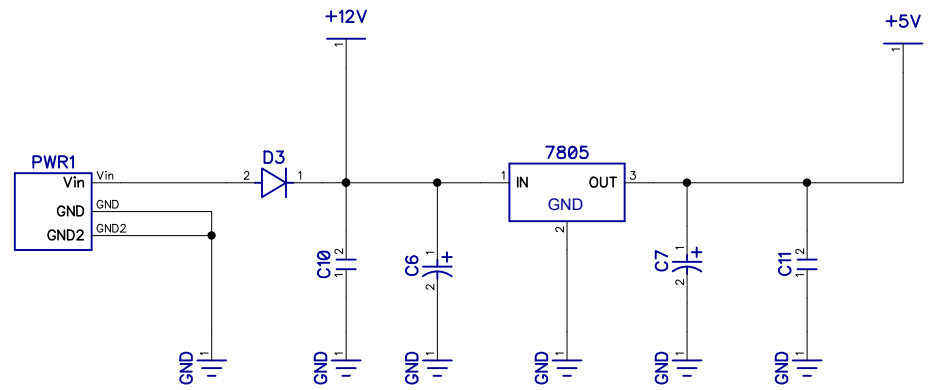

D

E

E

F

F

Itemref	Quantity	Magnetic Loop Tuner			Article No./Reference	
Designed by Dave Trewren		Checked by Dave Trewren	Approved by - date 10-5-21	Magnetic_Loop.dch	10-5-21	Scale 1:1
Magnetic Loop Tuner				PSU		
						Edition 0