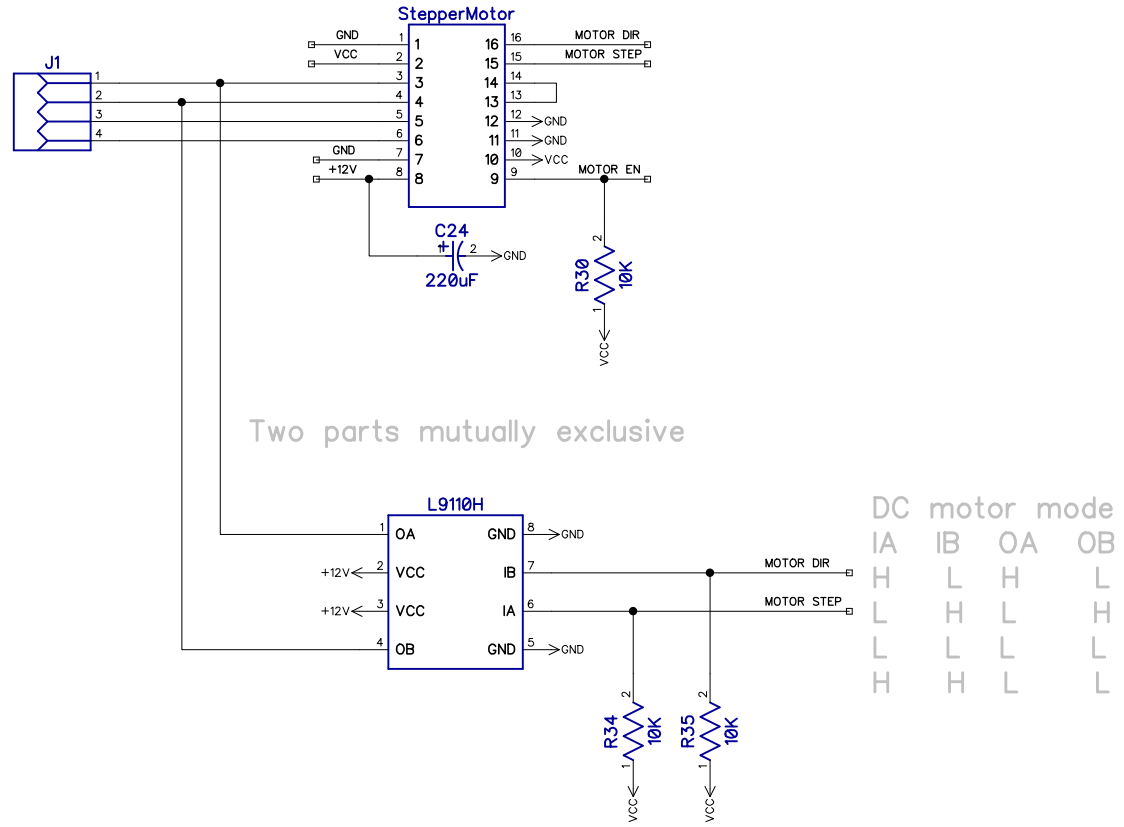

B

C

D

E

F

Itemref	Quantity	Magnetic Loop Tuner		Article No./Reference	
Designed by Dave Trewren	Checked by Dave Trewren	Approved by - date 10-5-21	Magnetic_Loop.dch	10-5-21	Scale 1:1
Magnetic Loop Tuner			MOTOR CONTROL		