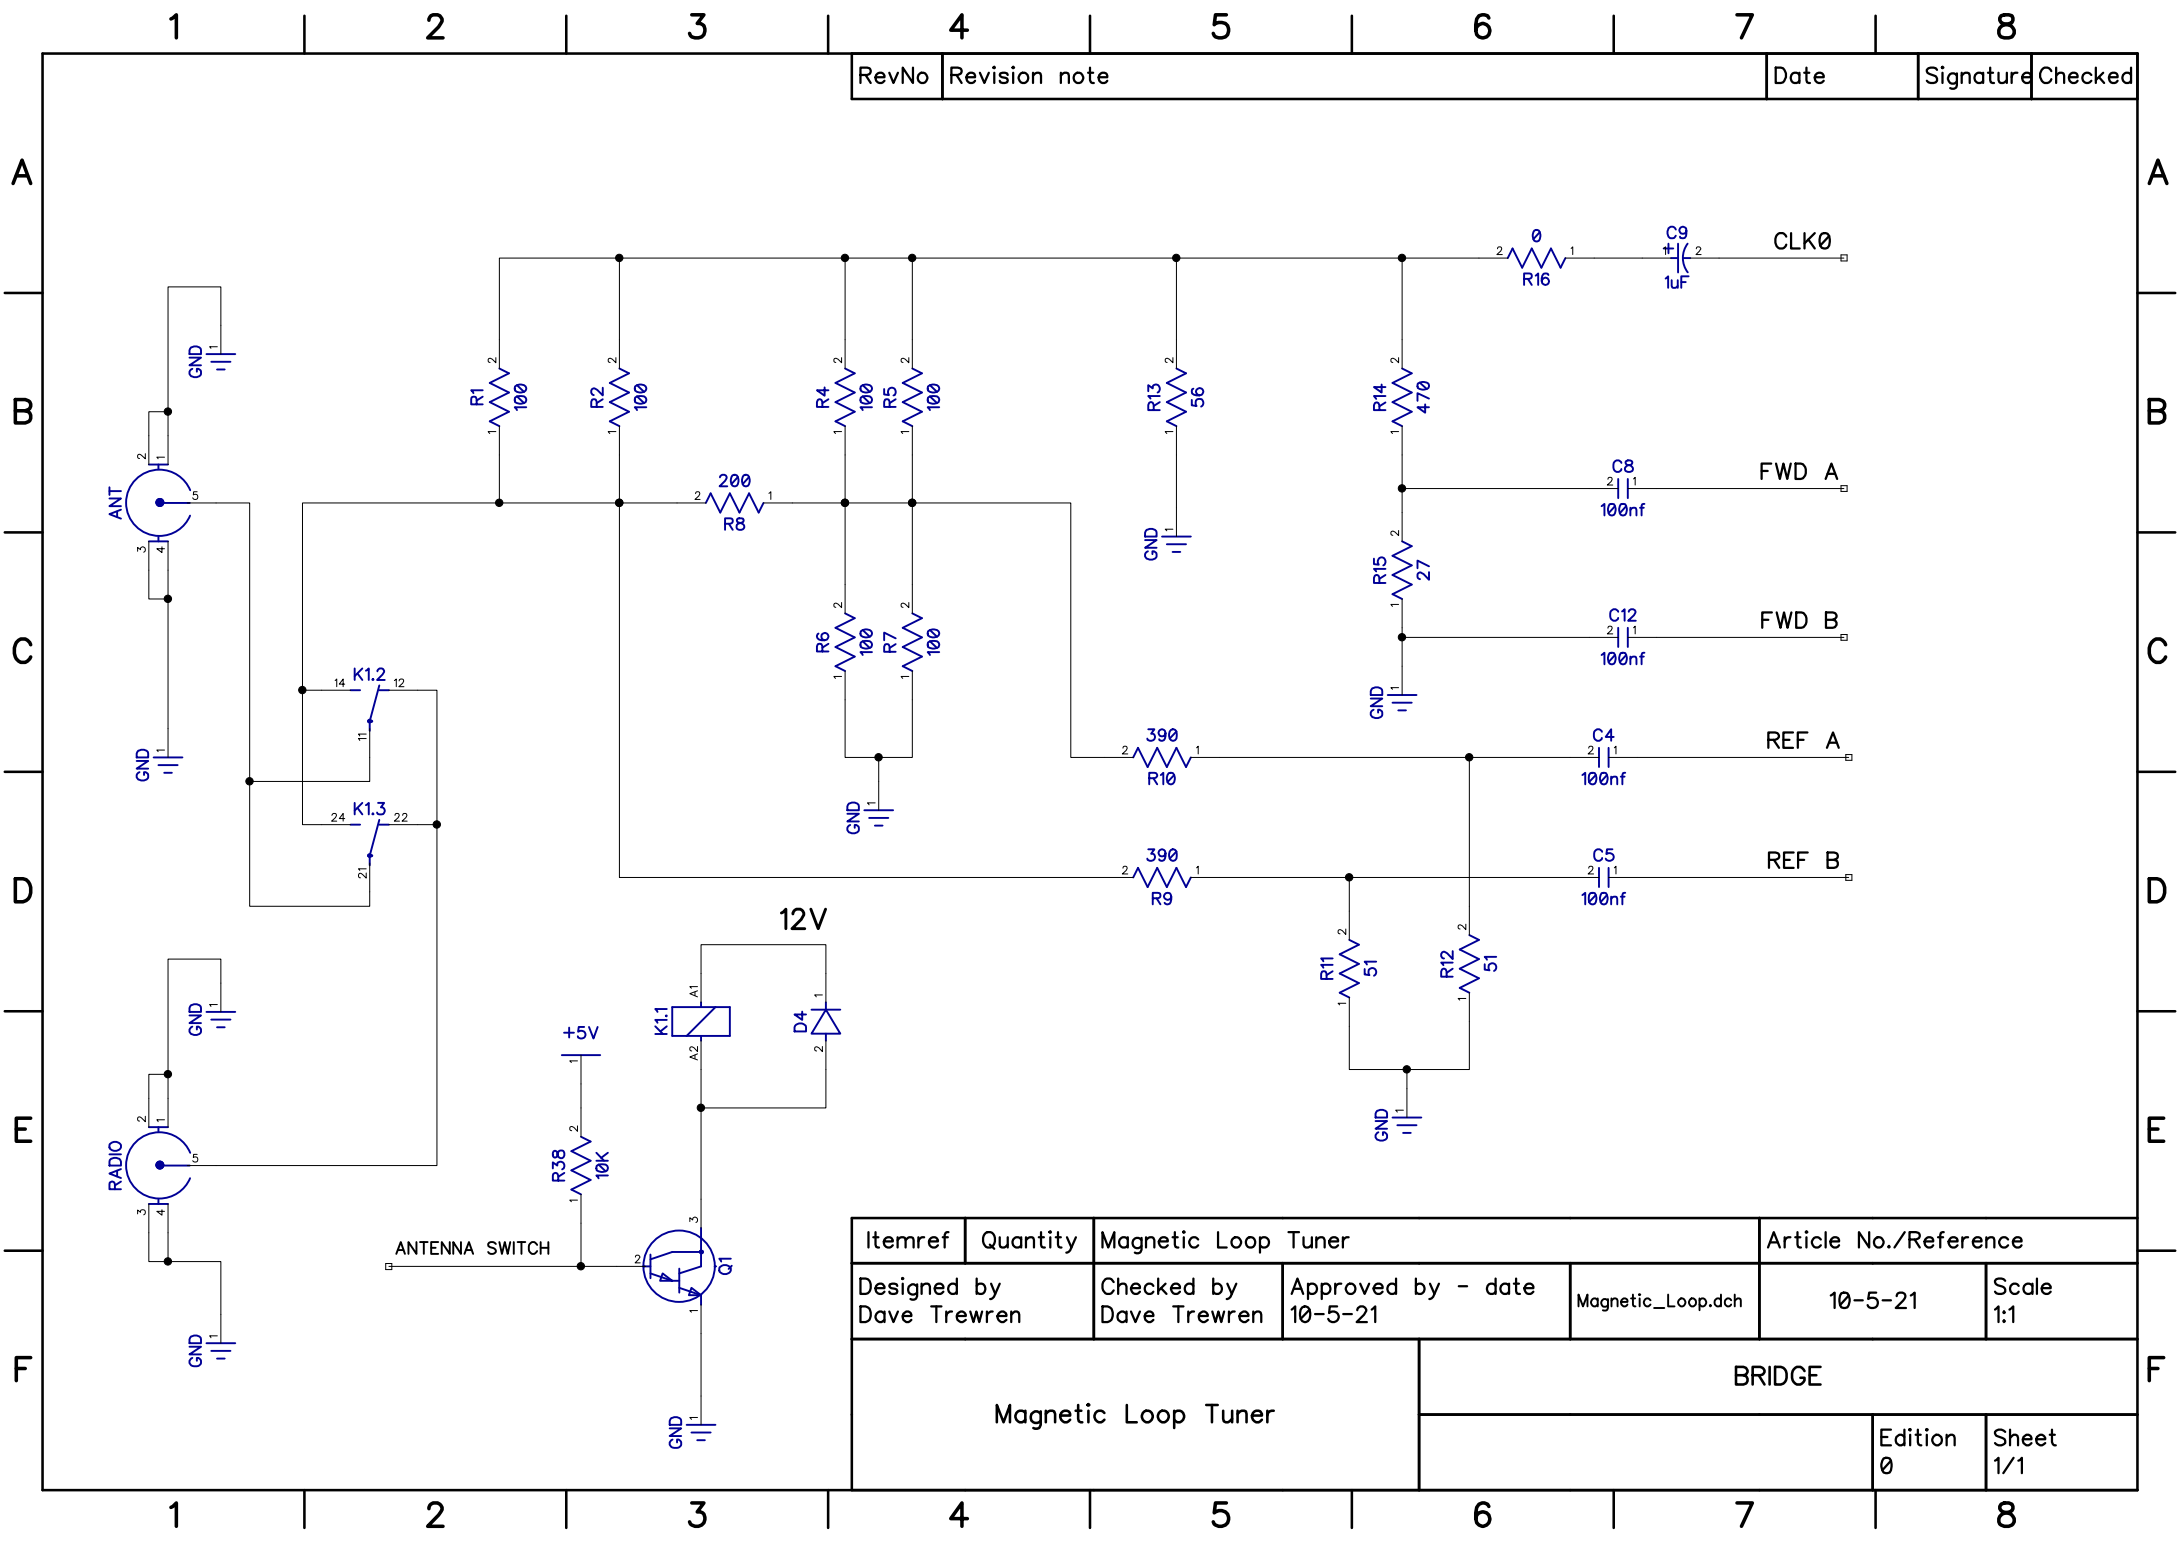

B

C

D

E

F

Itemref	Quantity	Magnetic Loop Tuner		Article No./Reference	
Designed by Dave Trewren	Checked by Dave Trewren	Approved by - date 10-5-21	Magnetic_Loop.dch	10-5-21	Scale 1:1
Magnetic Loop Tuner			MOTOR CONTROL		

Itemref	Quantity	Magnetic Loop Tuner			Article No./Reference	
Designed by Dave Trewren	Checked by Dave Trewren	Approved by - date 10-5-21		Magnetic_Loop.dch	10-5-21	Scale 1:1
Magnetic Loop Tuner				BRIDGE		
				Edition 0		Sheet 1/1

RevNo	Revision note	Date	Signature	Checked
-------	---------------	------	-----------	---------

A

B

C

D

E

F

Itemref	Quantity	Magnetic Loop Tuner			Article No./Reference	
Designed by Dave Trewren	Checked by Dave Trewren	Approved by - date 10-5-21	Magnetic_Loop.dch	10-5-21	Scale 1:1	
Magnetic Loop Tuner			FWD DETECTOR			
				Edition 0	Sheet 1/1	