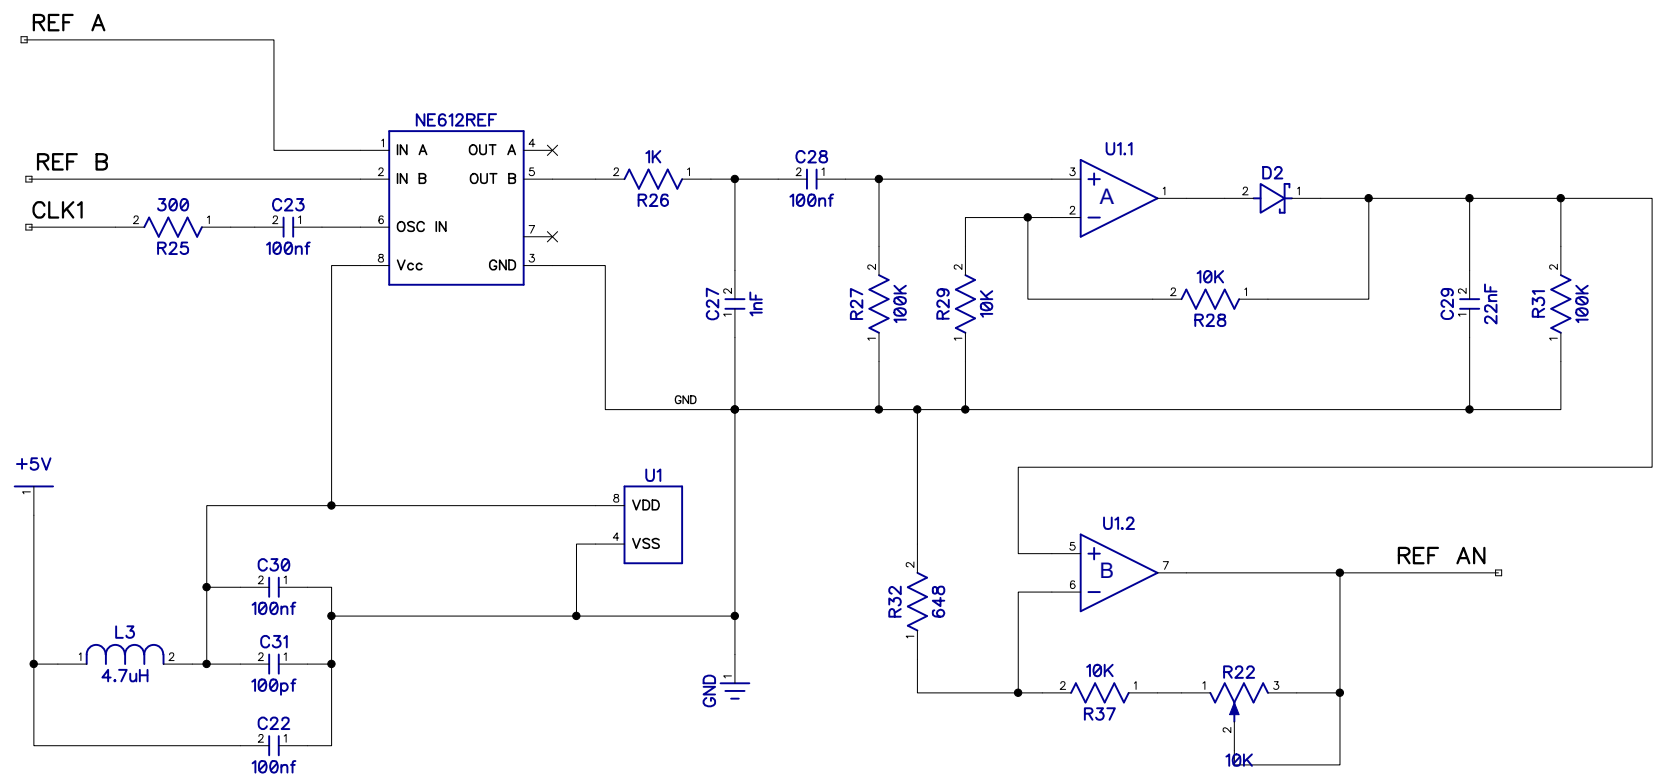

RevNo	Revision note	Date	Signature	Checked
-------	---------------	------	-----------	---------

A

B

C

D

E

F

Itemref	Quantity	Magnetic Loop Tuner			Article No./Reference	
Designed by Dave Trewren	Checked by Dave Trewren	Approved by - date 10-5-21	Magnetic_Loop.dch	10-5-21	Scale 1:1	
Magnetic Loop Tuner			REF DETECTOR			
			Edition 0		Sheet 1/1	