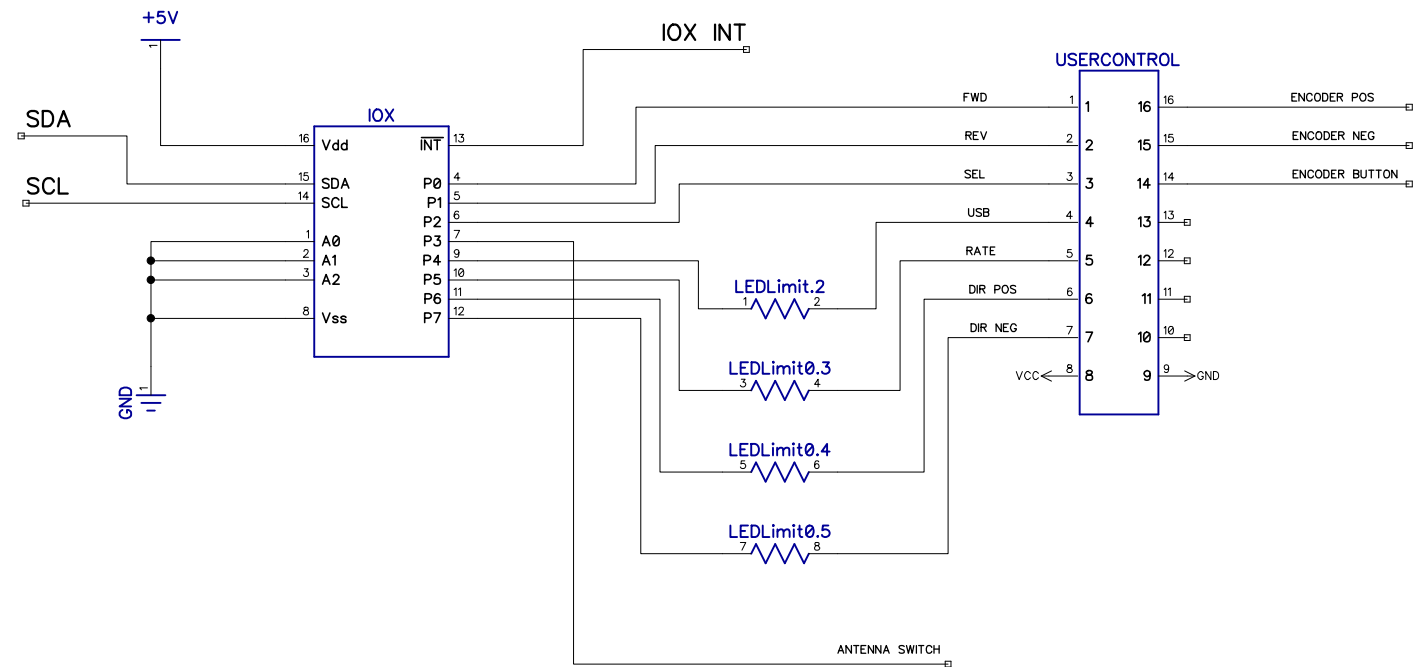

RevNo	Revision note	Date	Signature	Checked

A
B
C
D
E
F

Itemref	Quantity	Magnetic Loop Tuner			Article No./Reference			
Designed by Dave Trewren	Checked by Dave Trewren	Approved by - date 10-5-21	Magnetic_Loop.dch	10-5-21	Scale 1:1			
Magnetic Loop Tuner			IOX					
						Edition 0	Sheet 1/1