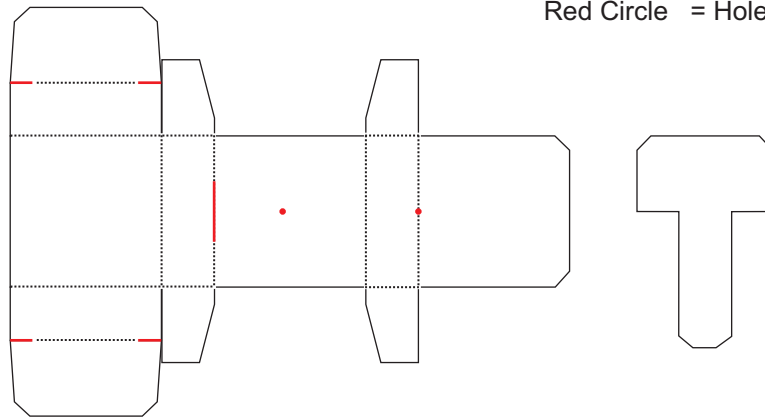

# TeaLed Template

*Not for commercial purpose, just for personal and not profit use.  
Copyright, all rights reserved.*

Black Line = Cut  
Red Line = Cut  
Dotted Line = Fold  
Red Circle = Hole

The template design is an intellectual property of <http://www.velalux.com>  
If you need more information send me an e-mail to: [velalux@prodigy.net.mx](mailto:velalux@prodigy.net.mx)