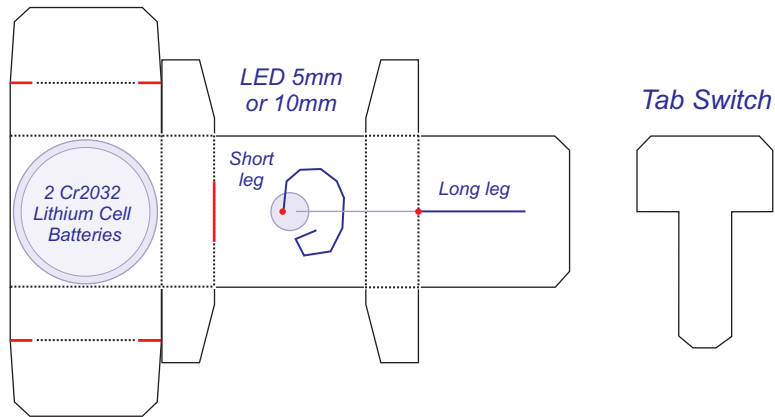

# TeaLed Template

*Not for commercial purpose, just for personal and not profit use.  
Copyright, all rights reserved.*

Black Line = Cut  
Red Line = Cut  
Dotted Line = Fold  
Red Circle = Hole

The template design is an intellectual property of <http://www.velalux.com>  
If you need more information send me an e-mail to: [velalux@prodigy.net.mx](mailto:velalux@prodigy.net.mx)