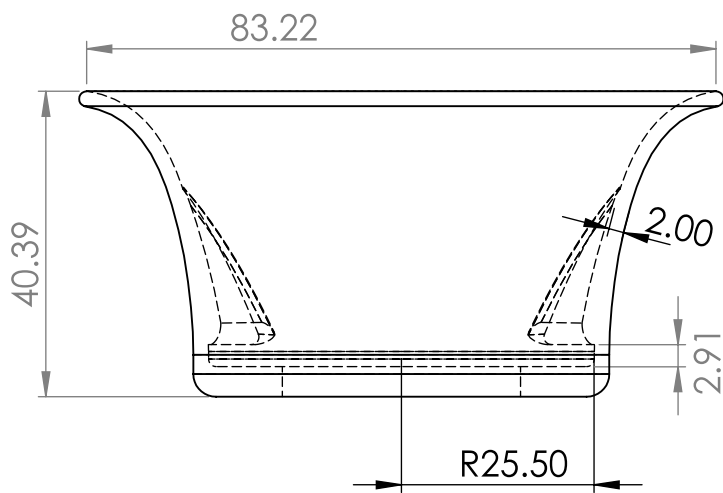

<MOD-DIAM>85.23

<MOD-DIAM>31.50

TITLE:

Funnel

MATERIAL: Printing technology - SLS
2200PA
Medical and food standard

A4

WEIGHT:

SCALE: 1 : 1