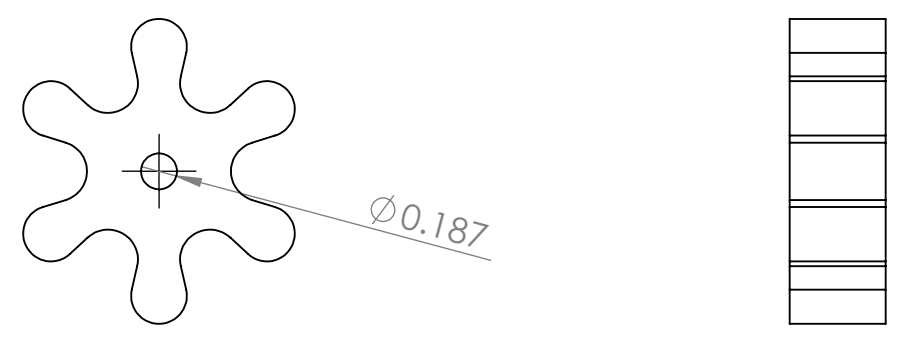

GEAR 15 TOOTH
LAMP SHADE ROTATION
3 PC

GEAR 6 TOOTH
2 PC

GEAR 6 TOOTH
1 PC