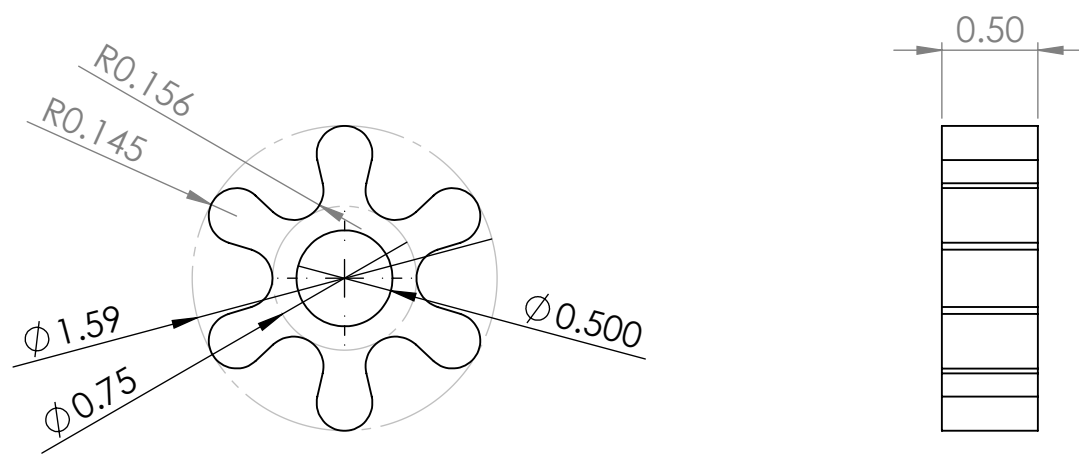

GEAR 15 TOOTH
LAMP SHADE ROTATION
3 PC

GEAR 6 TOOTH
2 PC

GEAR 6 TOOTH
1 PC