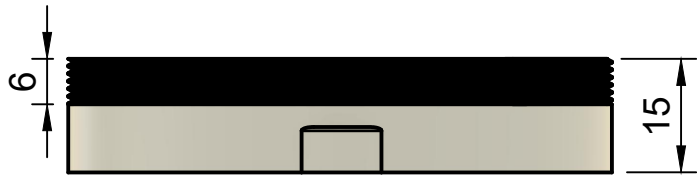

Dept.	Technical reference	Created by Antonino Dattola 21/09/2019	Approved by	
		Document type	Document status	
		Title Diffusion LED	DWG No.	
		Rev.	Date of issue	Sheet 1/2

Dept.	Technical reference	Created by Antonino Dattola 21/09/2019	Approved by	
		Document type	Document status	
		Title Diffusion LED	DWG No.	
		Rev.	Date of issue	Sheet 2/2