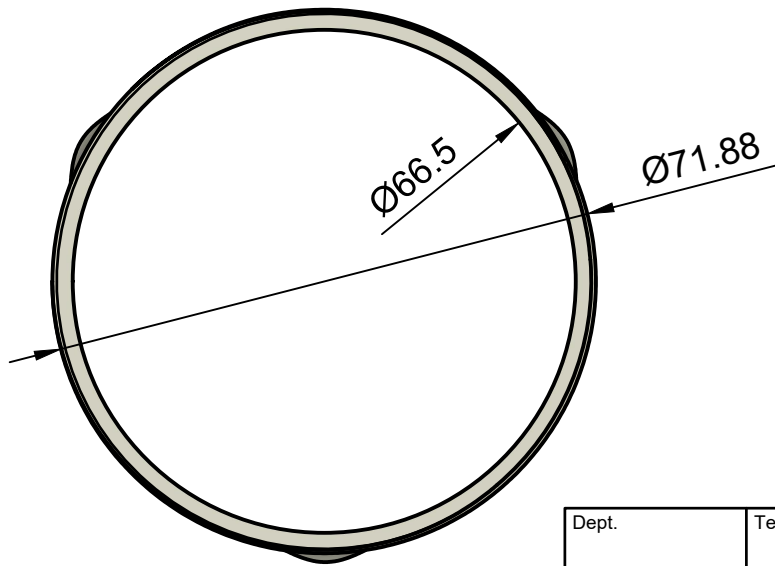

Dept.	Technical reference	Created by Antonino Dattola 21/09/2019	Approved by	
		Document type	Document status	
		Title Diffusion LED	DWG No.	
		Rev.	Date of issue	Sheet 1/2

Dept.	Technical reference	Created by Antonino Dattola 21/09/2019	Approved by	
		Document type	Document status	
		Title Diffusion LED	DWG No.	
		Rev.	Date of issue	Sheet 2/2