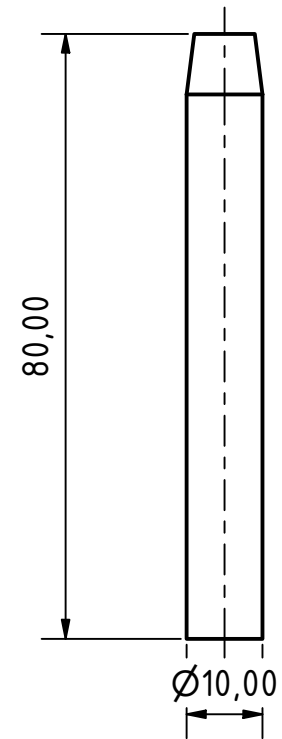

Ø10,00

48,00

70,00

121,00

480,00

	Date	Name		
Drawn	20.04.2020		Coffee Table	
Checked				
Standard				
			coffee_table_v3	4
				A4

leg
oak, 2x

4xØ10,00

	Date	Name
Drawn	20.04.2020	
Checked		
Standard		

Coffee Table

coffee_table_v3

5
A4

middle piece

oak, 1x

A (1 : 2)

wide chamfer

	Date	Name		
Drawn	20.04.2020		Coffee Table	
Checked				
Standard				
			coffee_table_v3	6
				A4

connector parts
walnut

wedge, 2x

dowel, 8x

	Date	Name		
Drawn	20.04.2020		Coffee Table	
Checked				
Standard				
			coffee_table_v3	7
				A4

tabletop

cutout locations

760,00

440,00

	Date	Name		
Drawn	20.04.2020		Coffee Table	
Checked				
Standard				
			coffee_table_v3	8
				A4