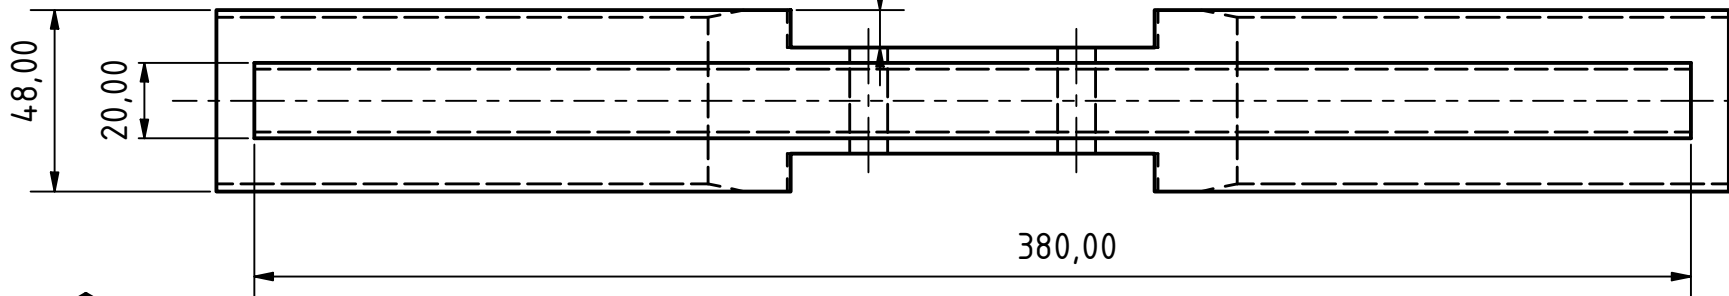

table top carrier

oak, 2x

	Date	Name		
Drawn	20.04.2020		Coffee Table	
Checked				
Standard				
			coffee_table_v3	3
				A4