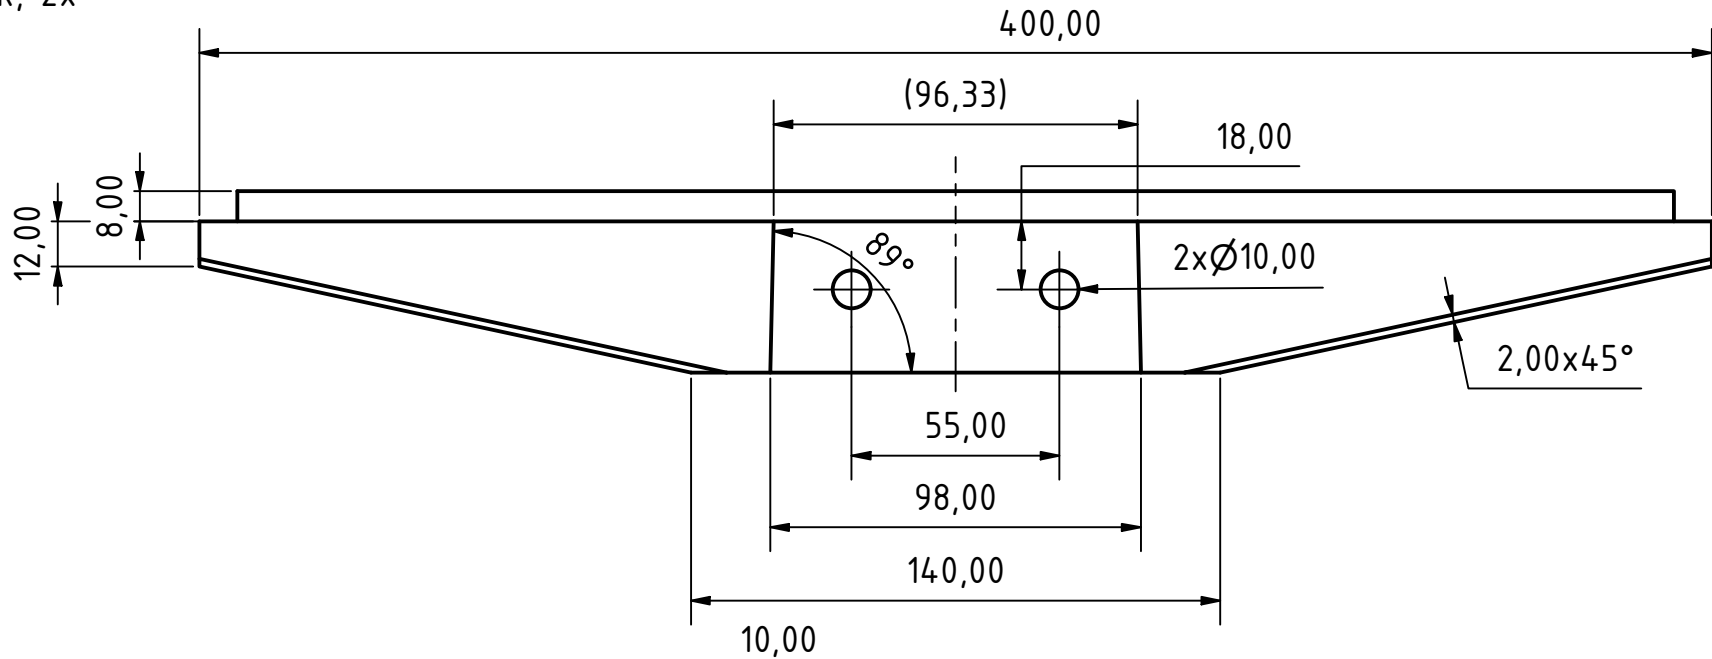

table top carrier

oak, 2x

	Date	Name		
Drawn	20.04.2020		Coffee Table	
Checked				
Standard				
			coffee_table_v3	3
				A4