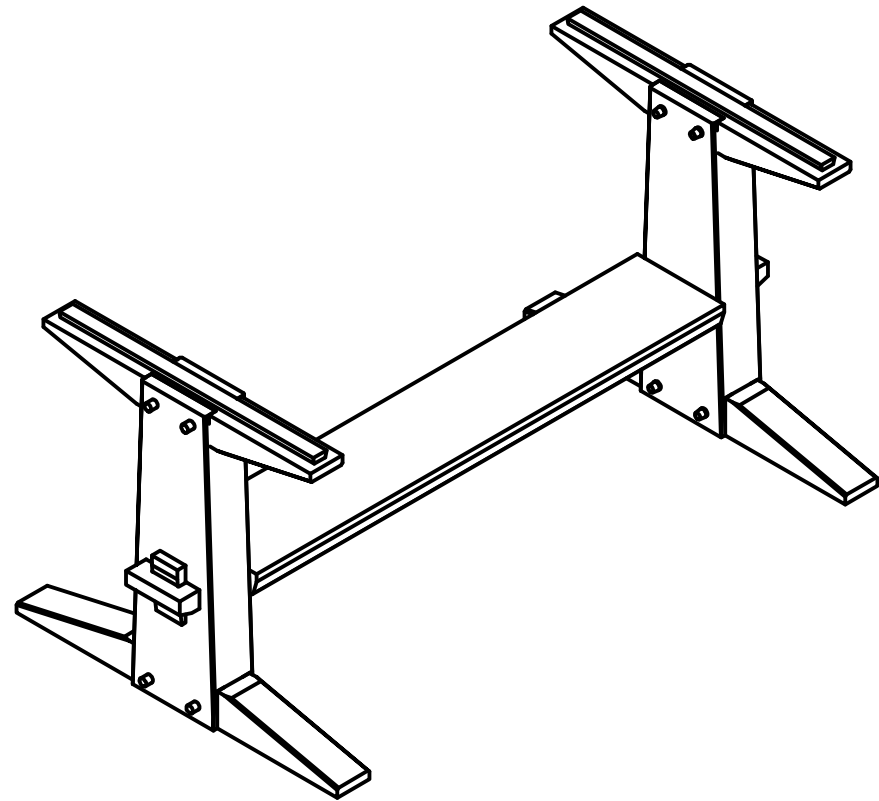

Date	Name		
Drawn	20.04.2020		Coffee Table	
Checked				
Standard				
			coffee_table_v3	2
				A4