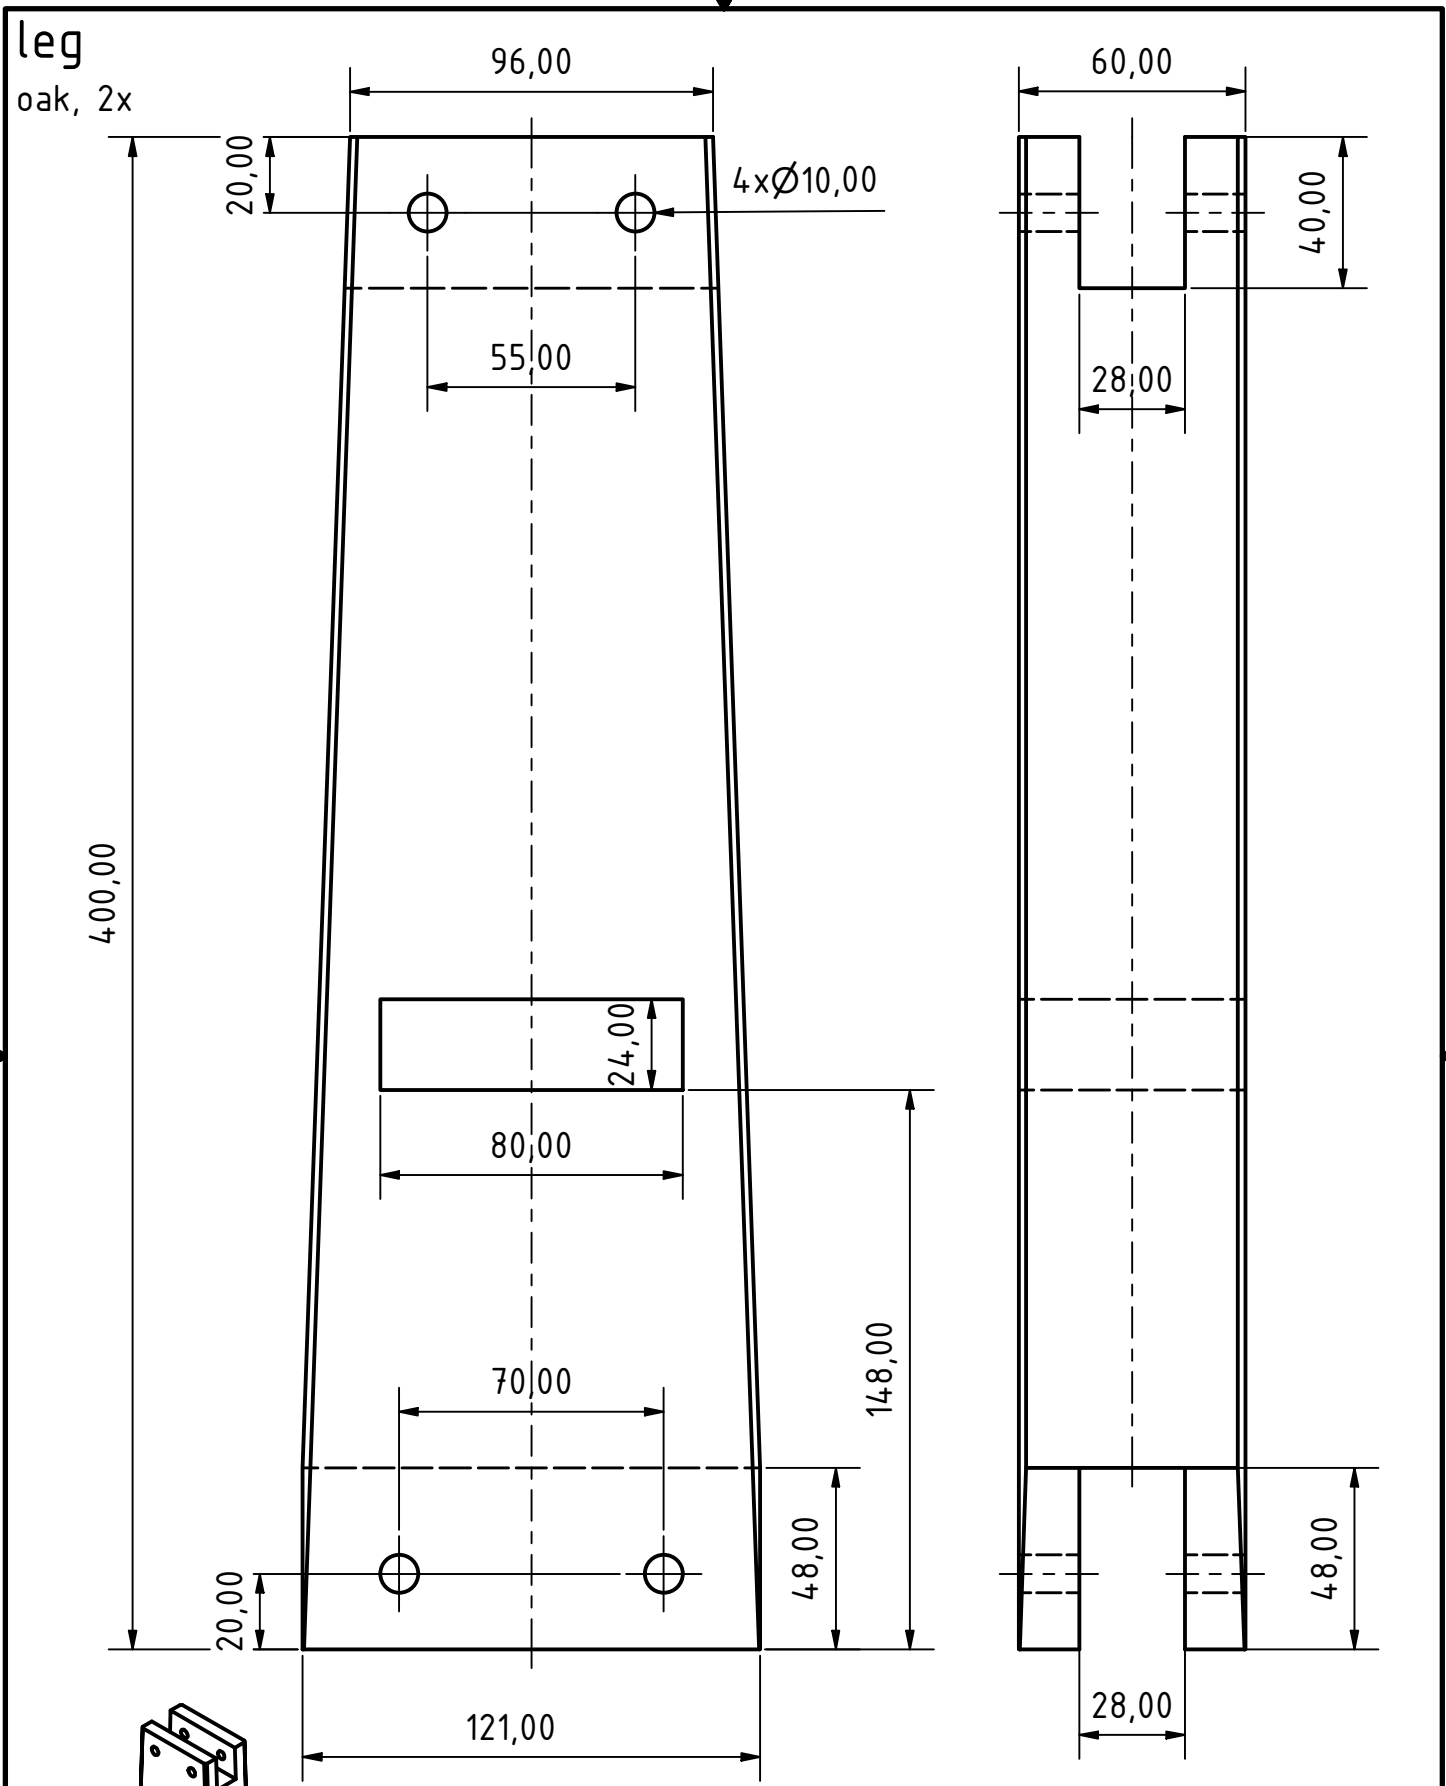

oak, 2x

	Date	Name		
Drawn	20.04.2020		Coffee Table	
Checked				
Standard				
			coffee_table_v3	3
				A4

foot
oak, 2x

160,00

48,00

12,00

28,00

(10,00)

Ø10,00

48,00

70,00

121,00

480,00

	Date	Name		
Drawn	20.04.2020		Coffee Table	
Checked				
Standard				
			coffee_table_v3	4
				A4

leg
oak, 2x

4xØ10,00

	Date	Name		
Drawn	20.04.2020		Coffee Table	
Checked				
Standard				
			coffee_table_v3	6
				A4

connector parts
walnut

wedge, 2x

dowel, 8x

	Date	Name		
Drawn	20.04.2020		Coffee Table	
Checked				
Standard				
			coffee_table_v3	7
				A4

tabletop

cutout locations

760,00

440,00

	Date	Name		
Drawn	20.04.2020		Coffee Table	
Checked				
Standard				
			coffee_table_v3	8
				A4