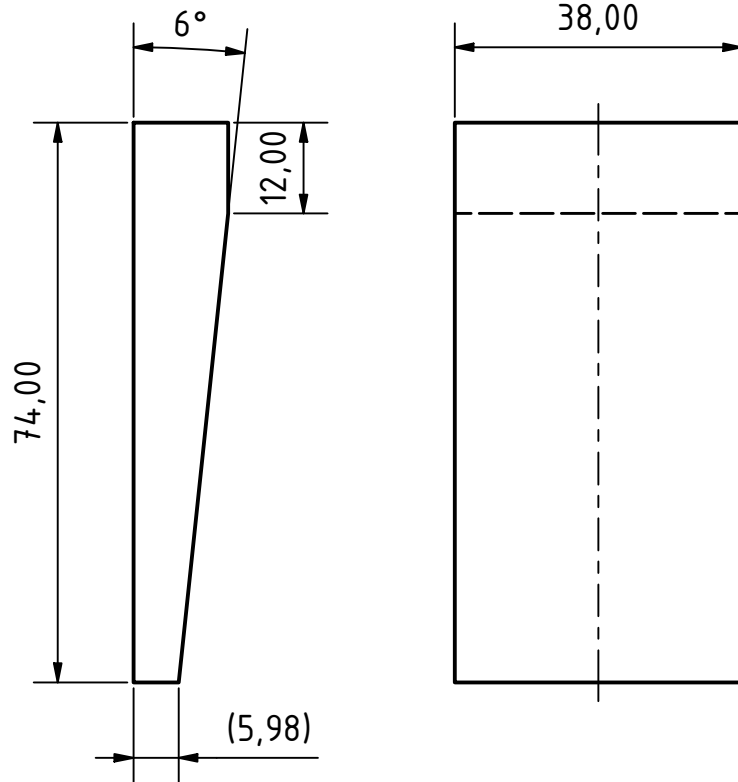

connector parts
walnut

wedge, 2x