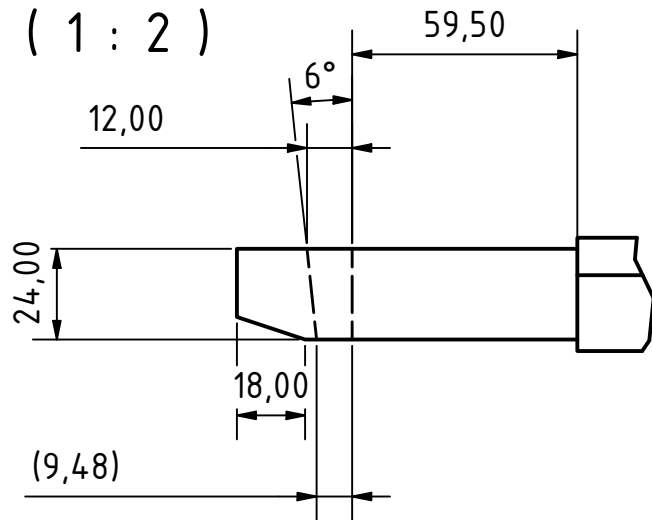

A (1 : 2)

wide chamfer