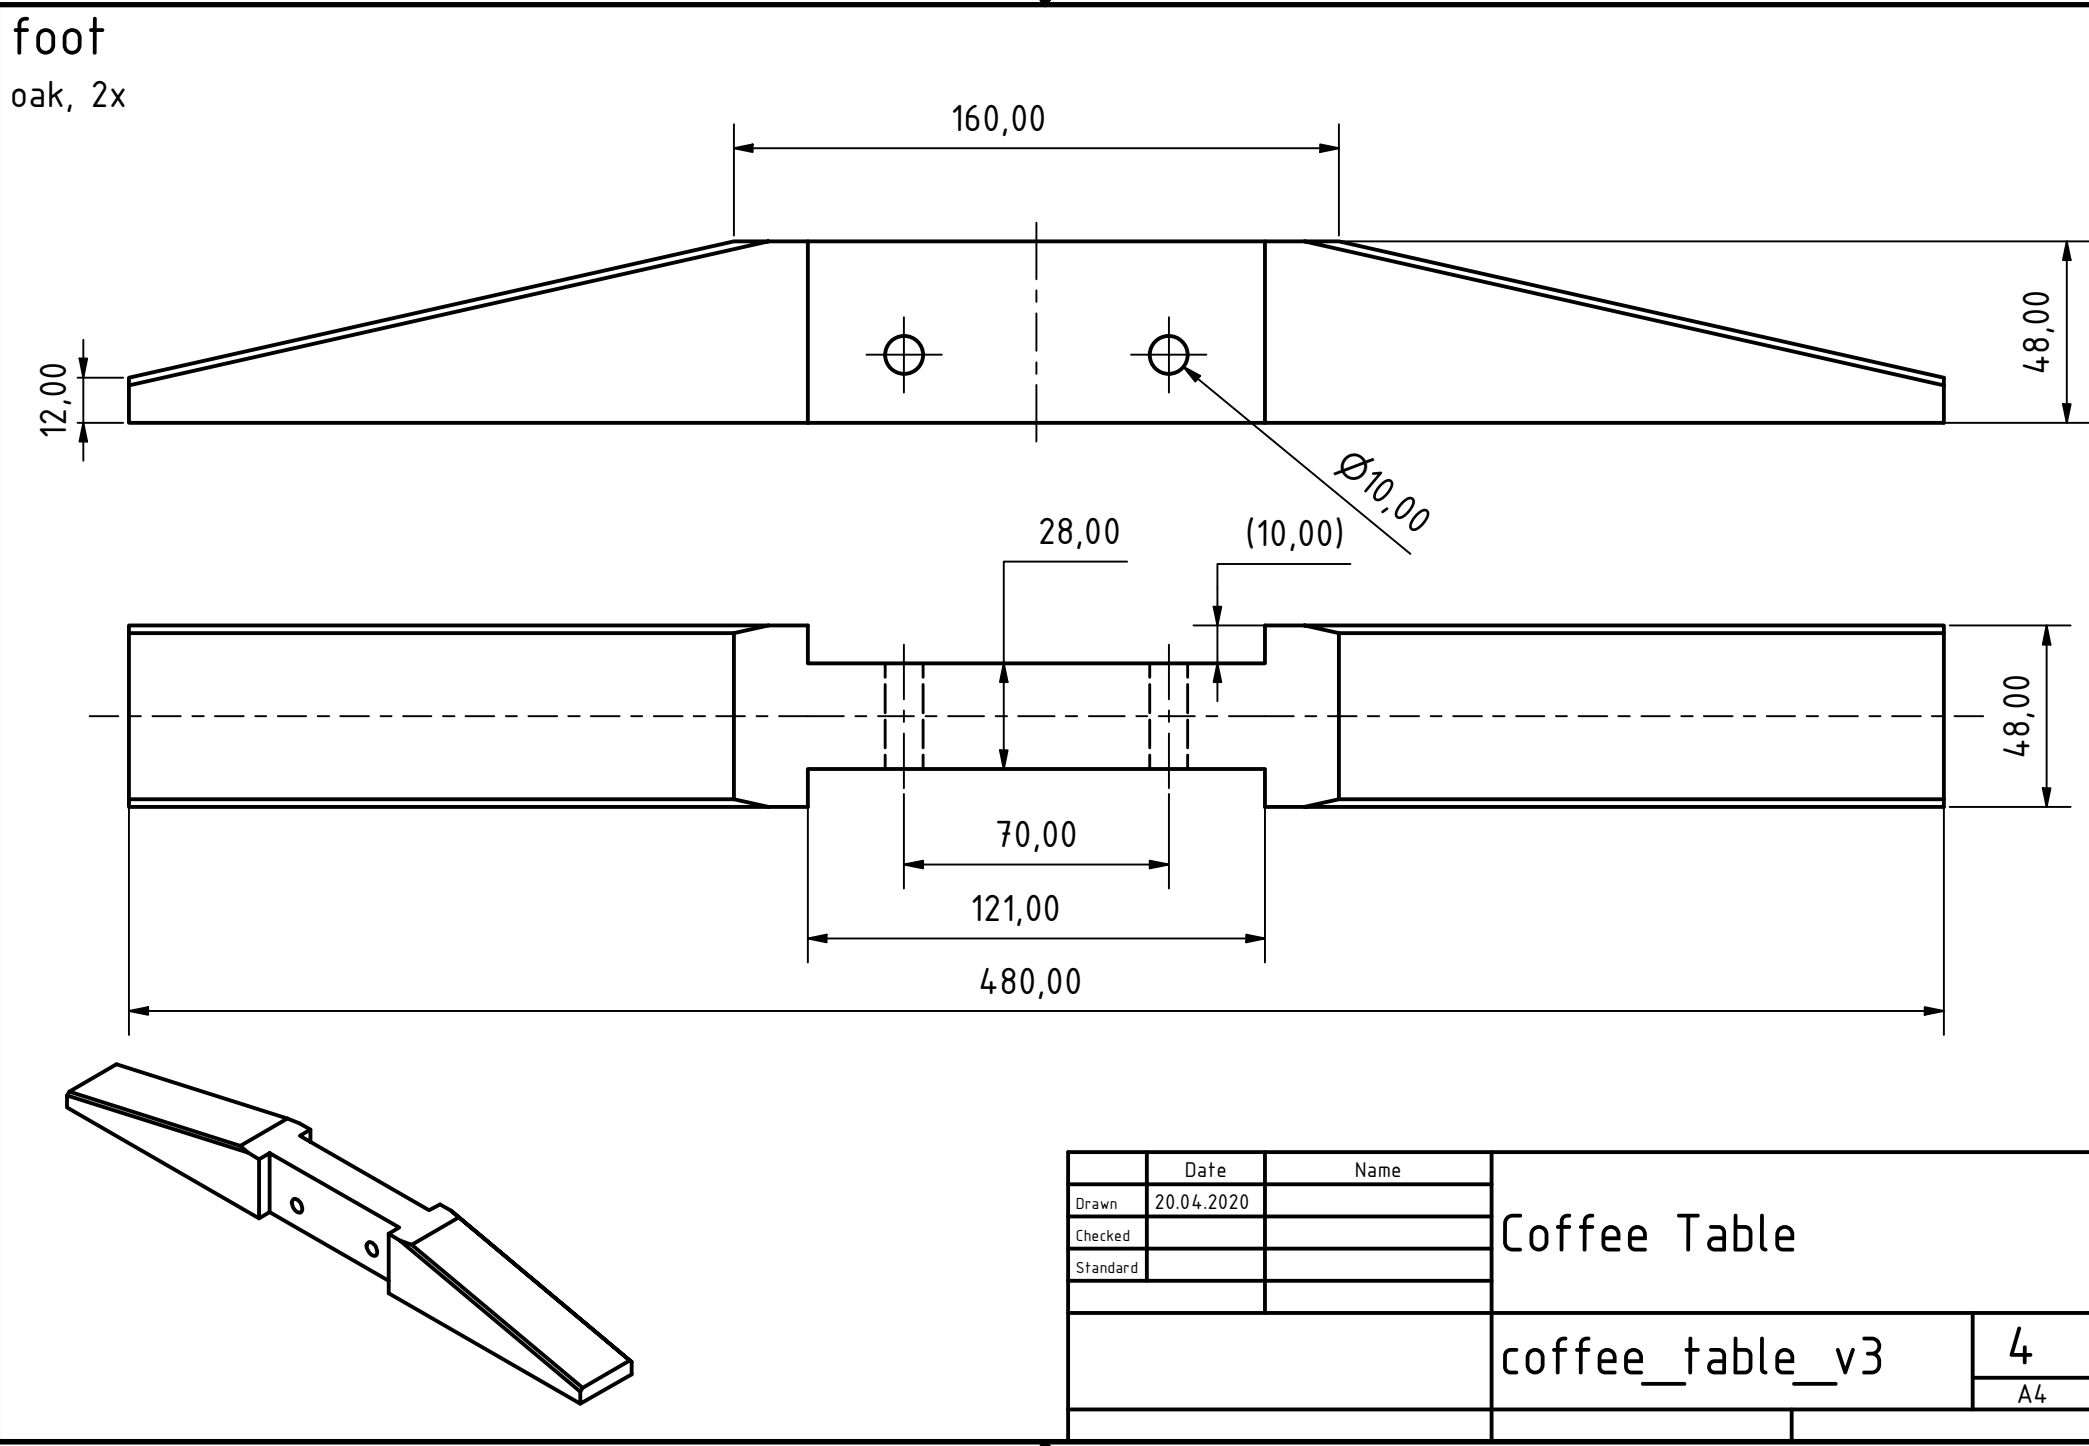

oak, 2x

	Date	Name		
Drawn	20.04.2020		Coffee Table	
Checked				
Standard				
			coffee_table_v3	3
				A4

foot
oak, 2x

160,00

48,00

12,00

28,00

(10,00)

Ø10,00

48,00

70,00

121,00

480,00

	Date	Name		
Drawn	20.04.2020		Coffee Table	
Checked				
Standard				
			coffee_table_v3	4
				A4

leg
oak, 2x

4xØ10,00

	Date	Name		
Drawn	20.04.2020		Coffee Table	
Checked				
Standard				
			coffee_table_v3	6
				A4

connector parts
walnut

wedge, 2x

dowel, 8x

	Date	Name		
Drawn	20.04.2020		Coffee Table	
Checked				
Standard				
			coffee_table_v3	7
				A4

tabletop

cutout locations

760,00

440,00

	Date	Name		
Drawn	20.04.2020		Coffee Table	
Checked				
Standard				
			coffee_table_v3	8
				A4