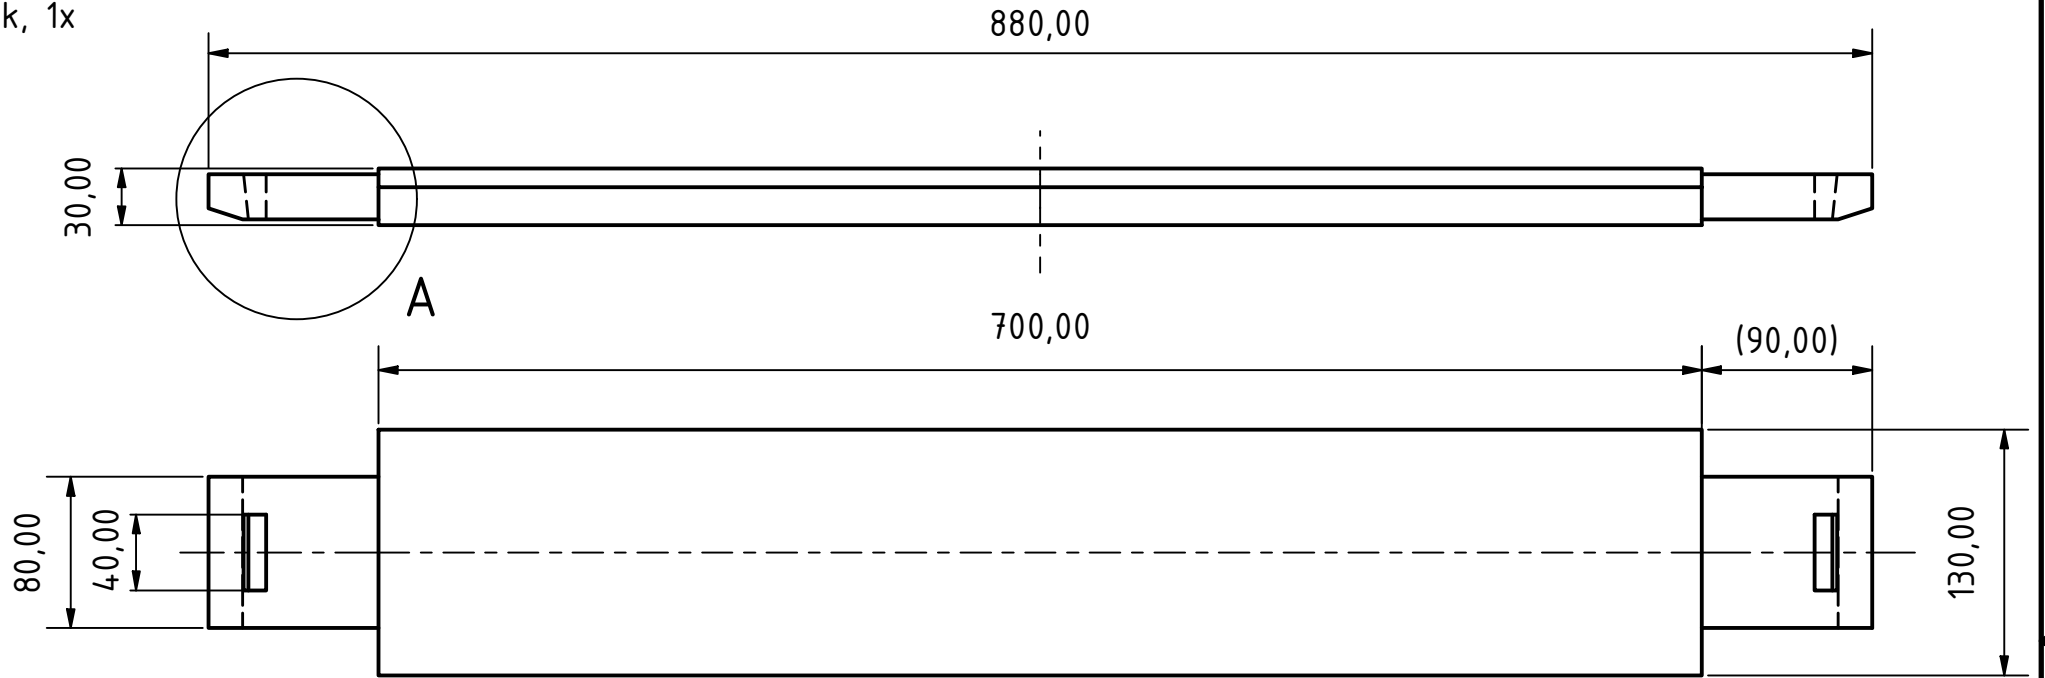

middle piece

oak, 1x