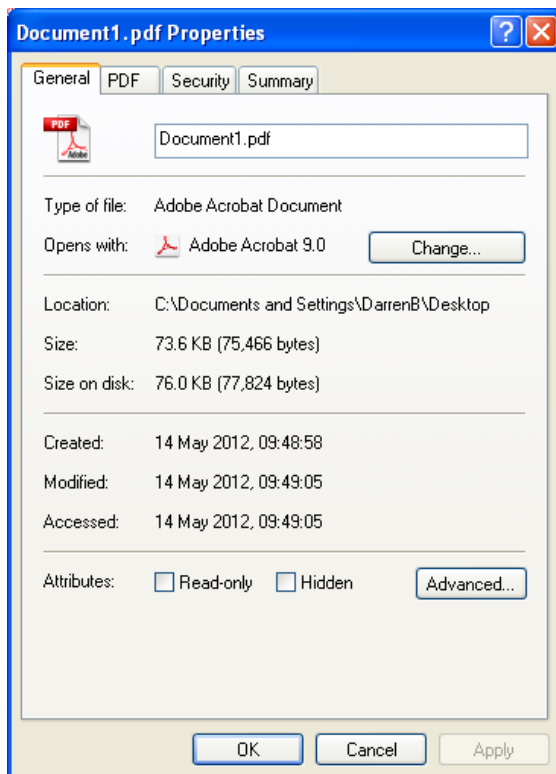

Attach Images

The first image is the "main" image. Drag to reorder.

Add Images and Files from your Library

upload

your library

flickr import

Choose Files

Tip: Select multiple files using Ctrl (mac: Cmd) or Shift key.

0 files uploaded. (hide)

Document1.pdf

Upload Error: 407

0 files uploaded. (hide)

Document1.pdf

Upload limit of 10MB exceeded.

Is this uploader not working for you? [Try the old uploader.](#)

add images

preview

post comment [cancel]