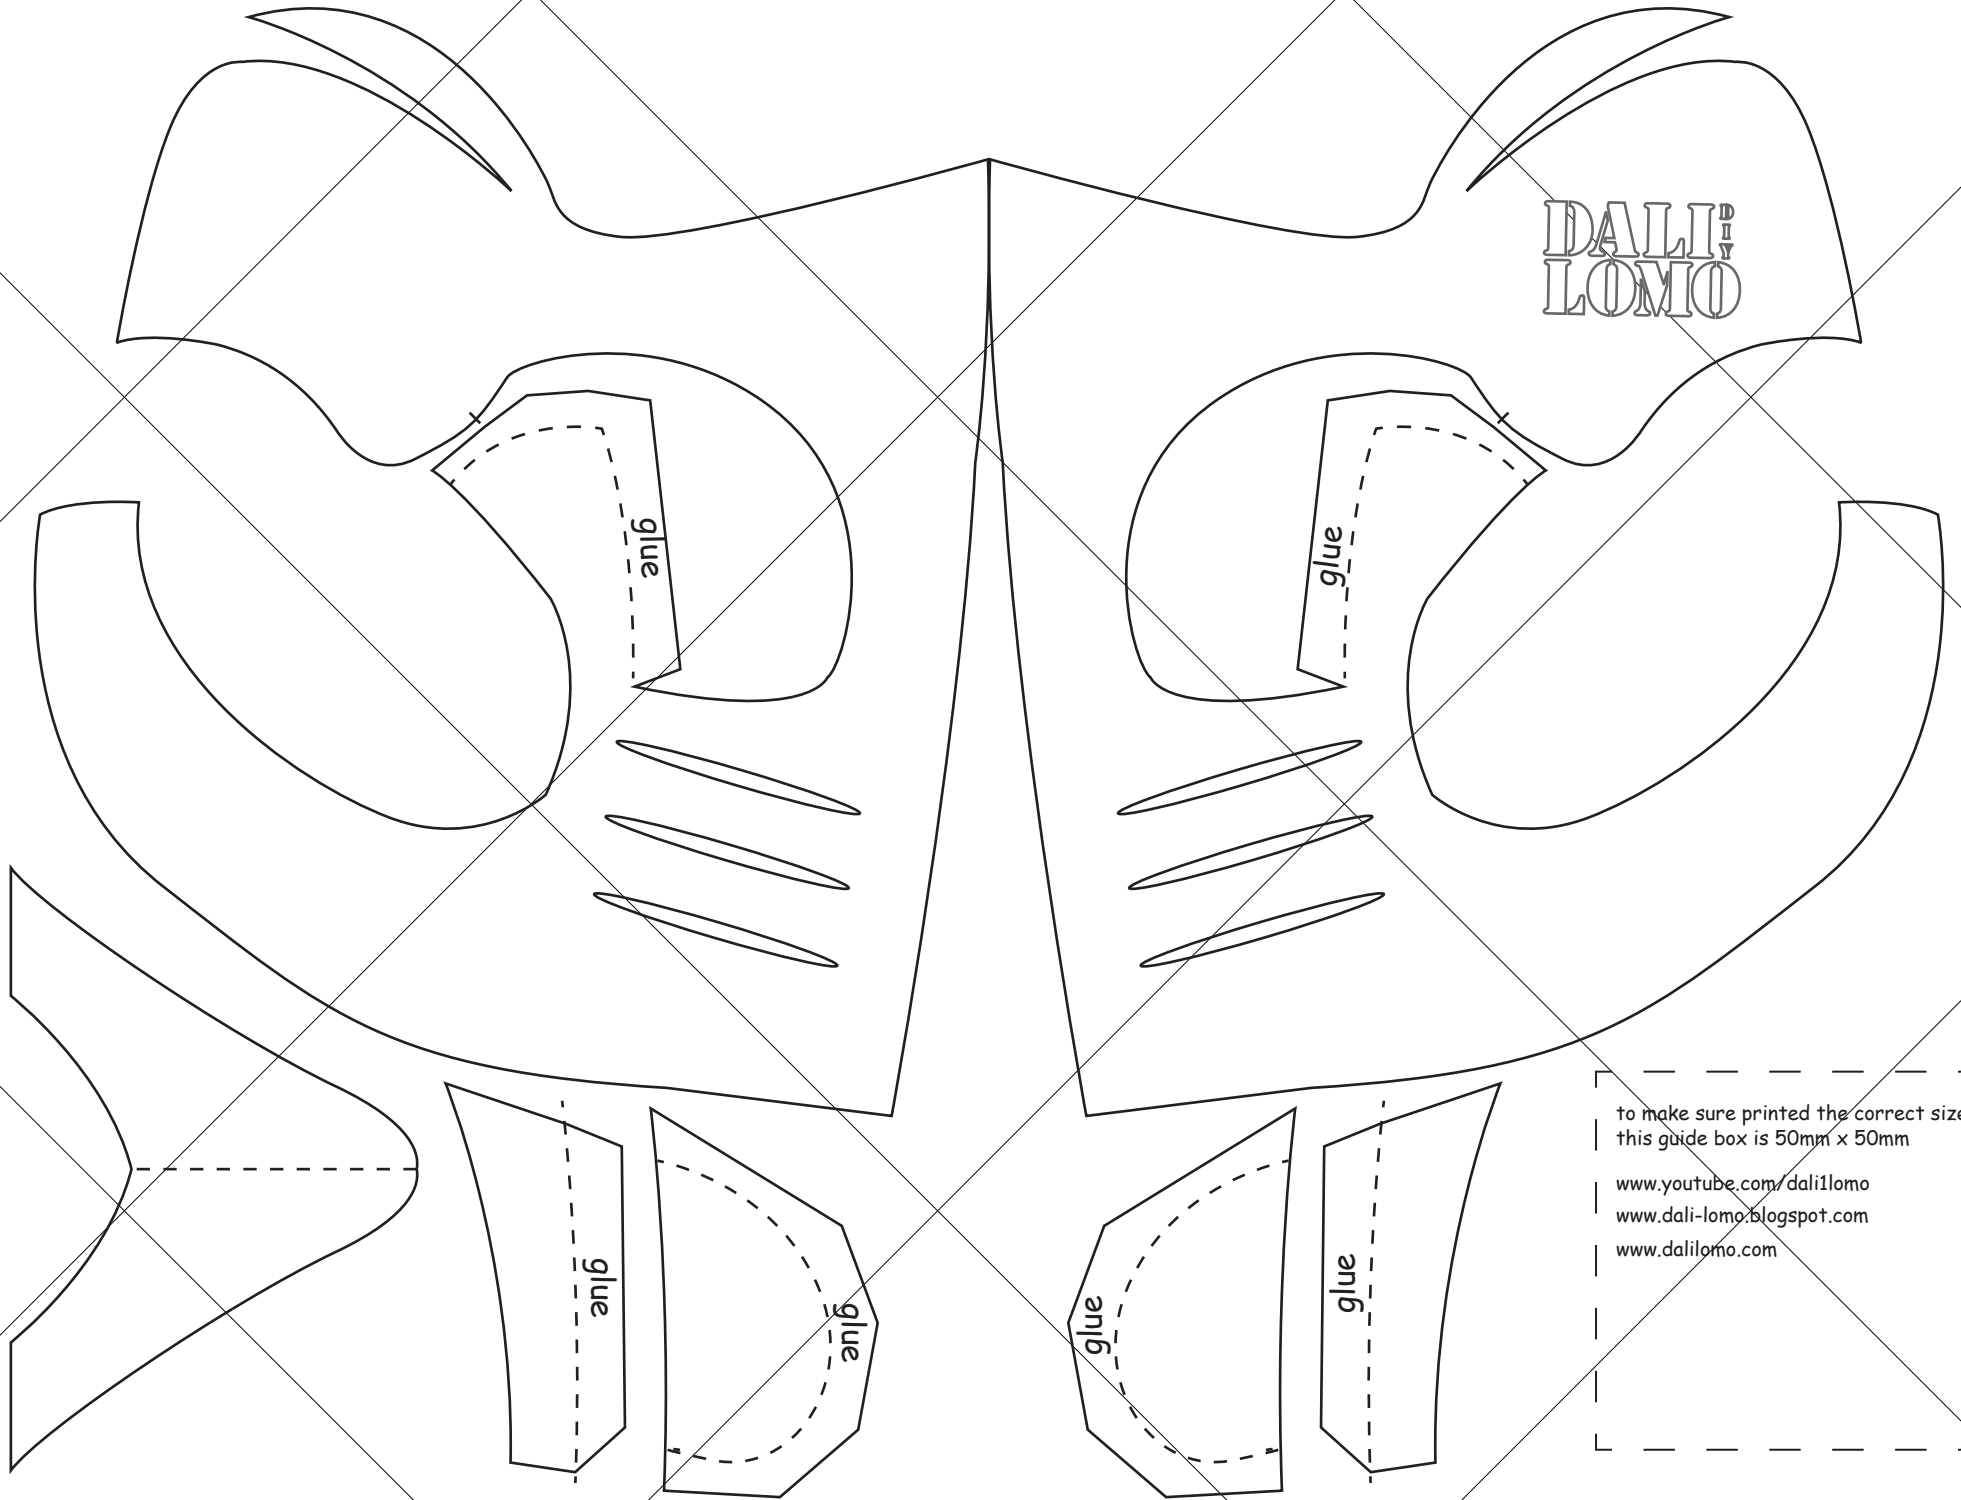

DALI  
LOMO

to make sure printed the correct size,  
this guide box is 50mm x 50mm

[www.youtube.com/dalilomo](http://www.youtube.com/dalilomo)  
[www.dali-lomo.blogspot.com](http://www.dali-lomo.blogspot.com)  
[www.dalilomo.com](http://www.dalilomo.com)