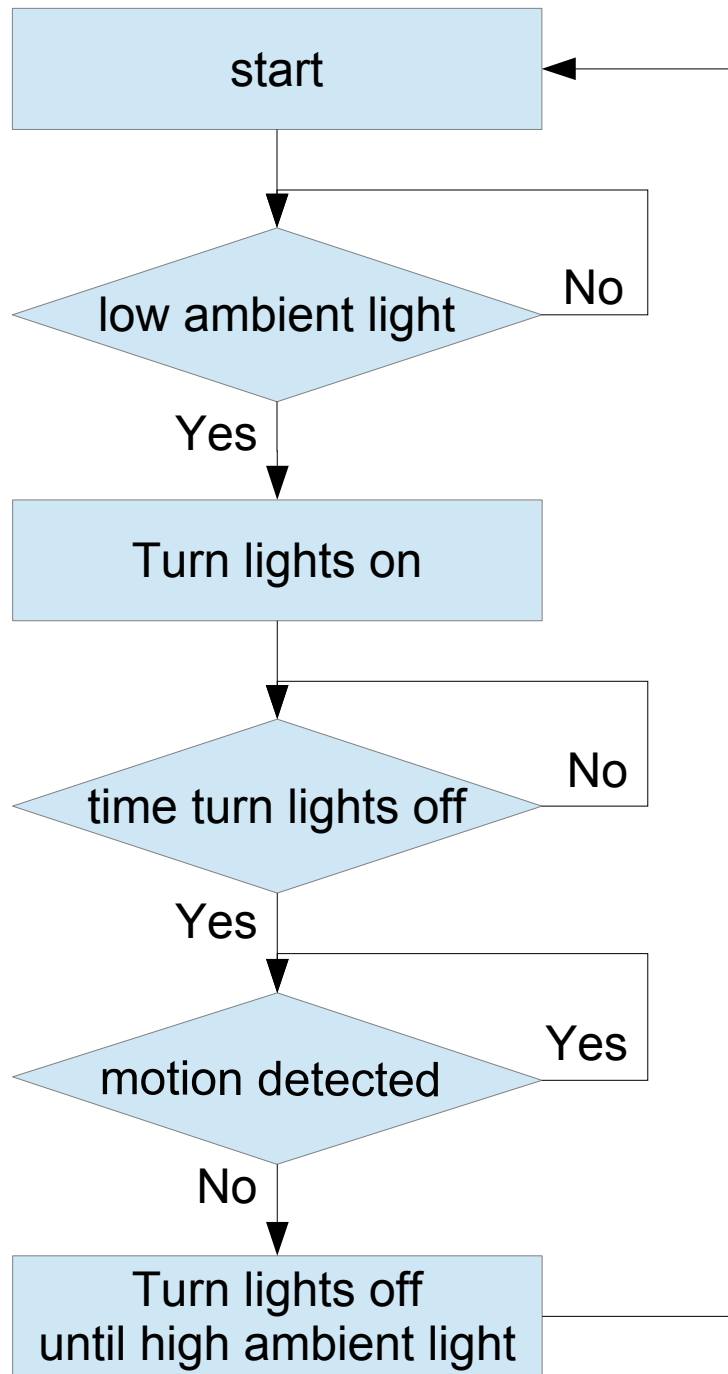

Algorithm
basic idea

Execution Flow

Description

Timings (ms)
with web client calls
every 5 seconds