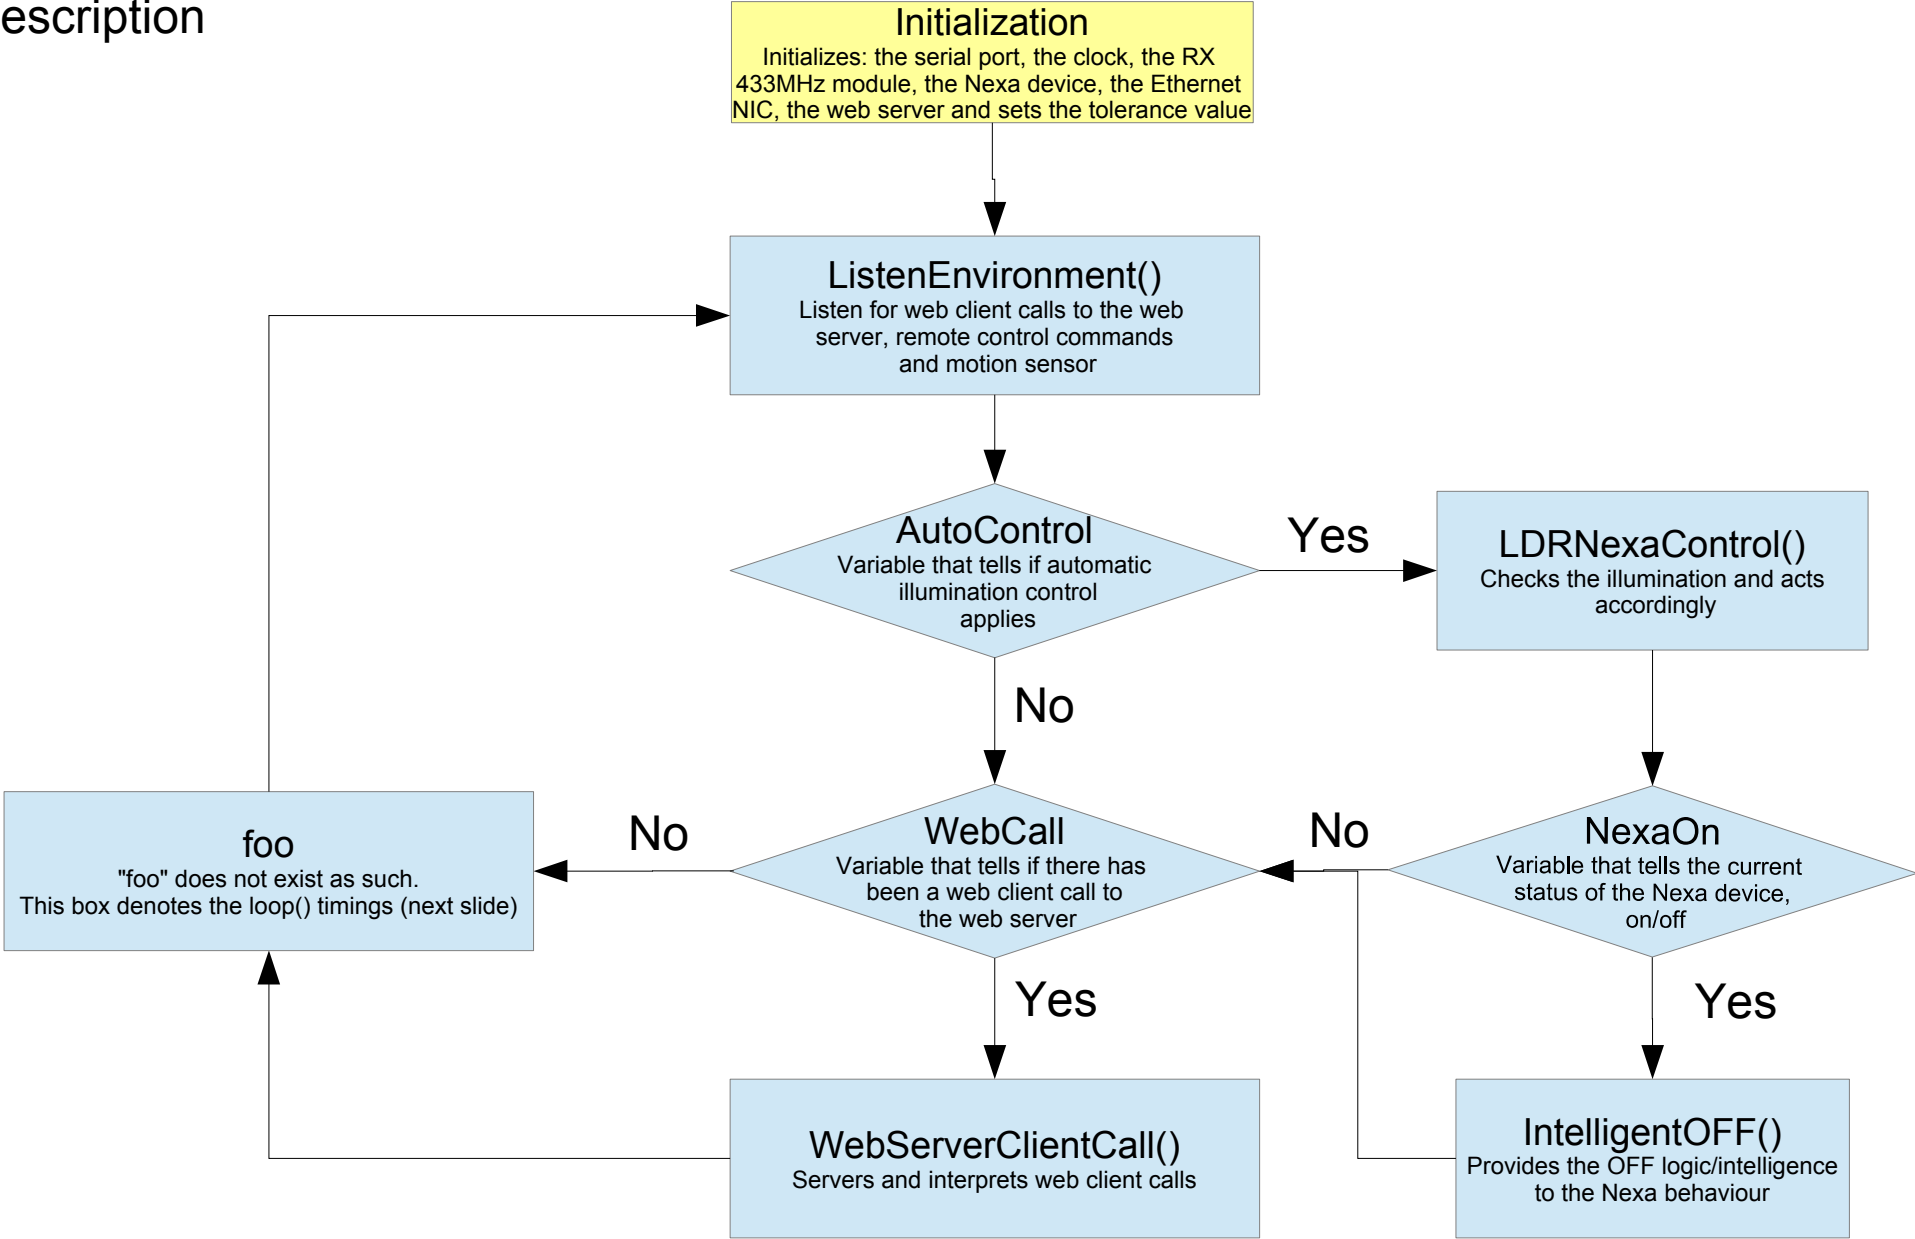

Algorithm
basic idea

Execution Flow

Description

Timings (ms)
with web client calls
every 5 seconds