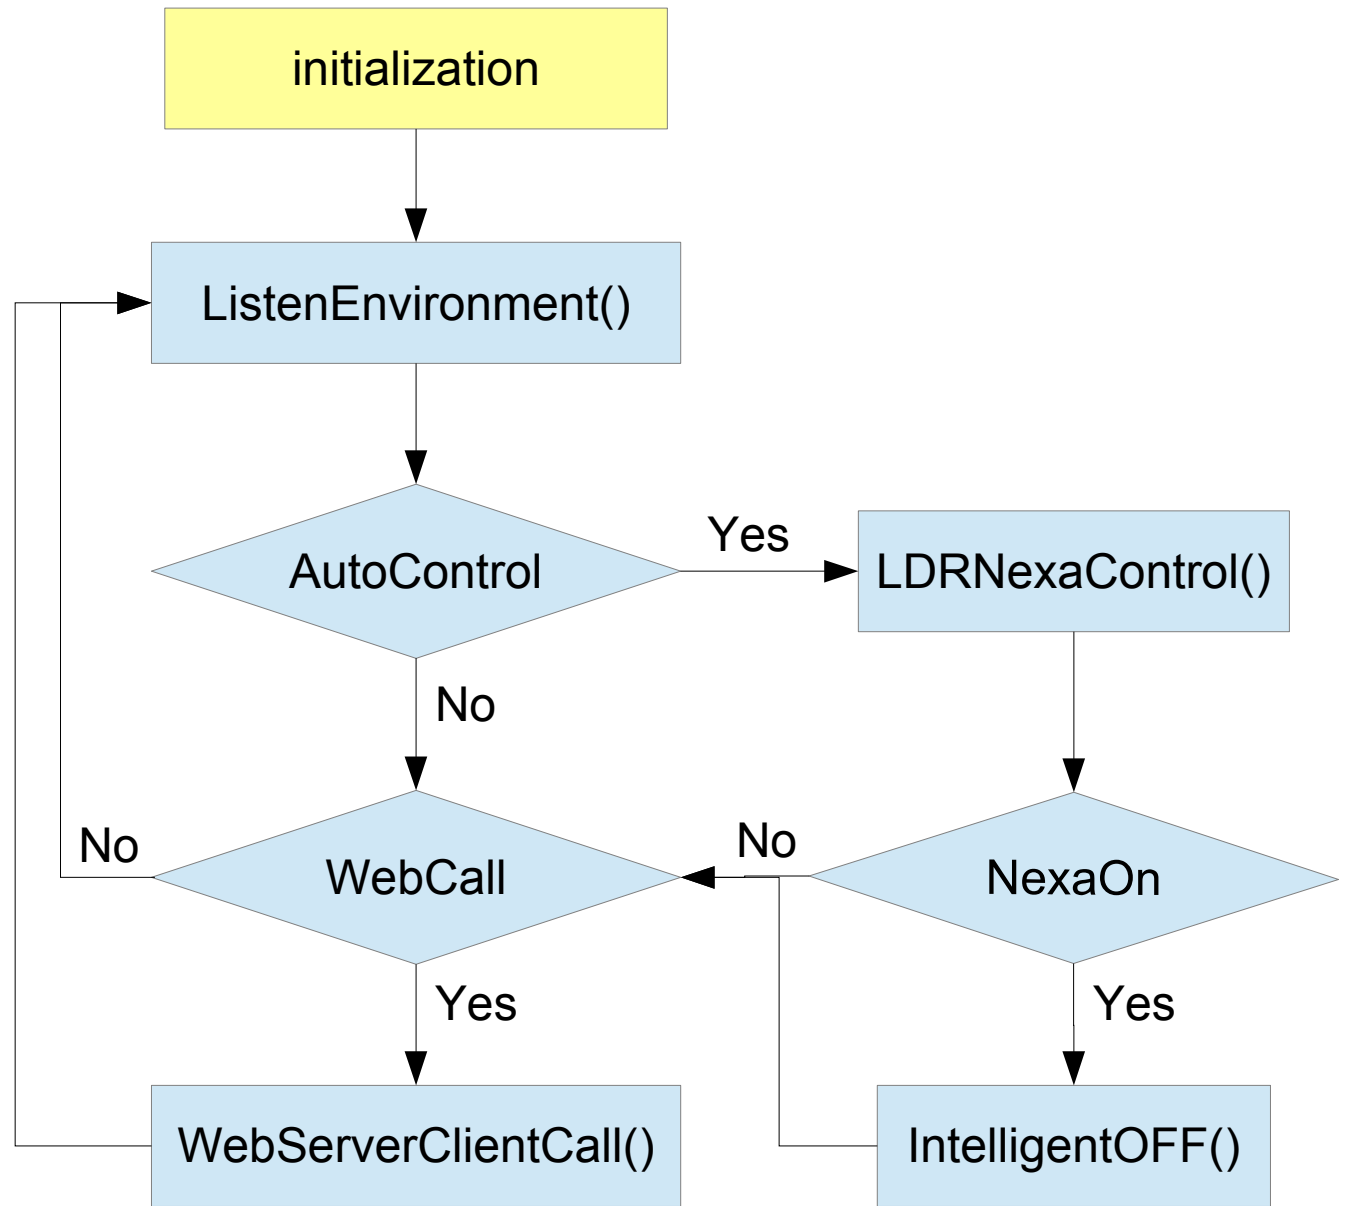

Algorithm
basic idea

Execution Flow

Description

Timings (ms)
with web client calls
every 5 seconds