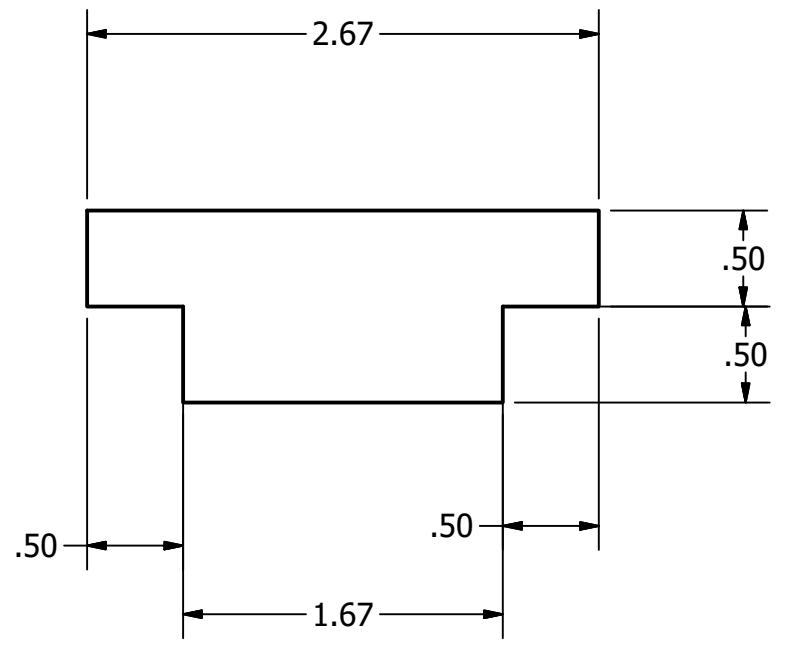

4 3 2 1

B

B

A

A

4 3 2 1

A

A

DRAWN	RoboAvatar	6/30/2017	TITLE		
CHECKED			z-track-lock		
QA			SIZE	DWG NO	REV
MFG			B	z-track-lock	
APPROVED			SCALE	1 : 1	SHEET 1 OF 1