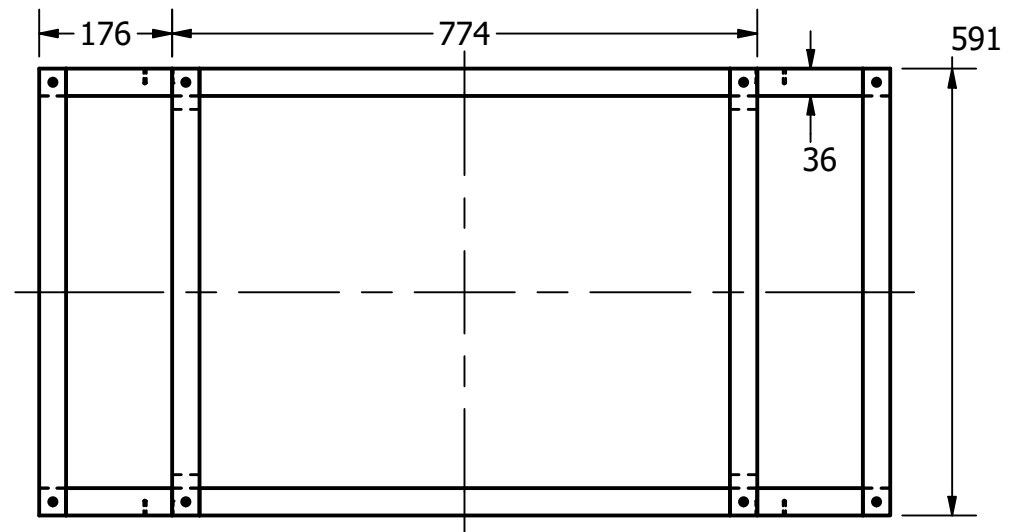

Server Cabinet - Frame

Server Cabinet - Frame

Server Cabinet - Panels

Server Cabinet - Doors

Doors

Panels:
180x180 x 4
437x180 x 4

Server Cabinet - Modules