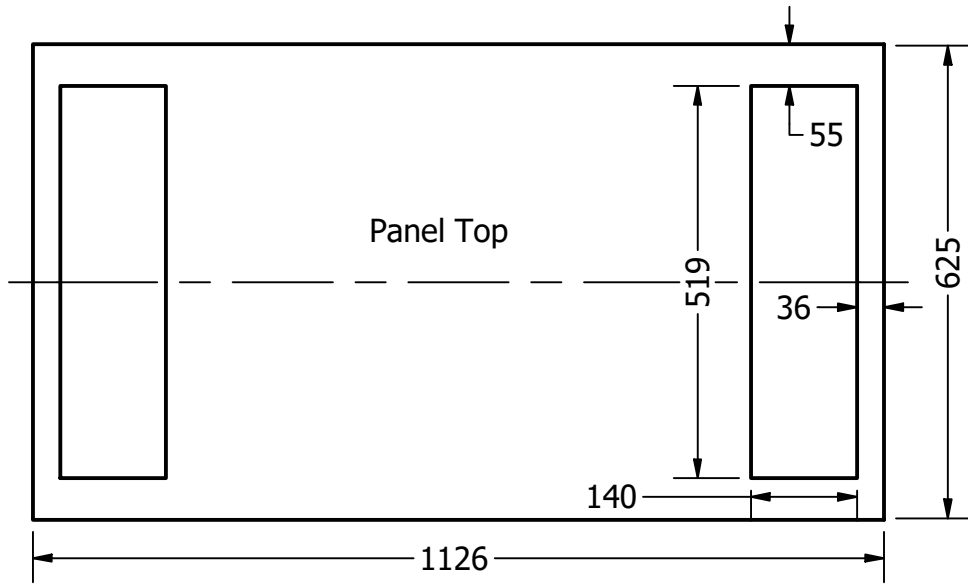

Server Cabinet - Frame

Server Cabinet - Frame

Server Cabinet - Panels

Server Cabinet - Doors

Doors

Panels:
180x180 x 4
437x180 x 4

Server Cabinet - Modules