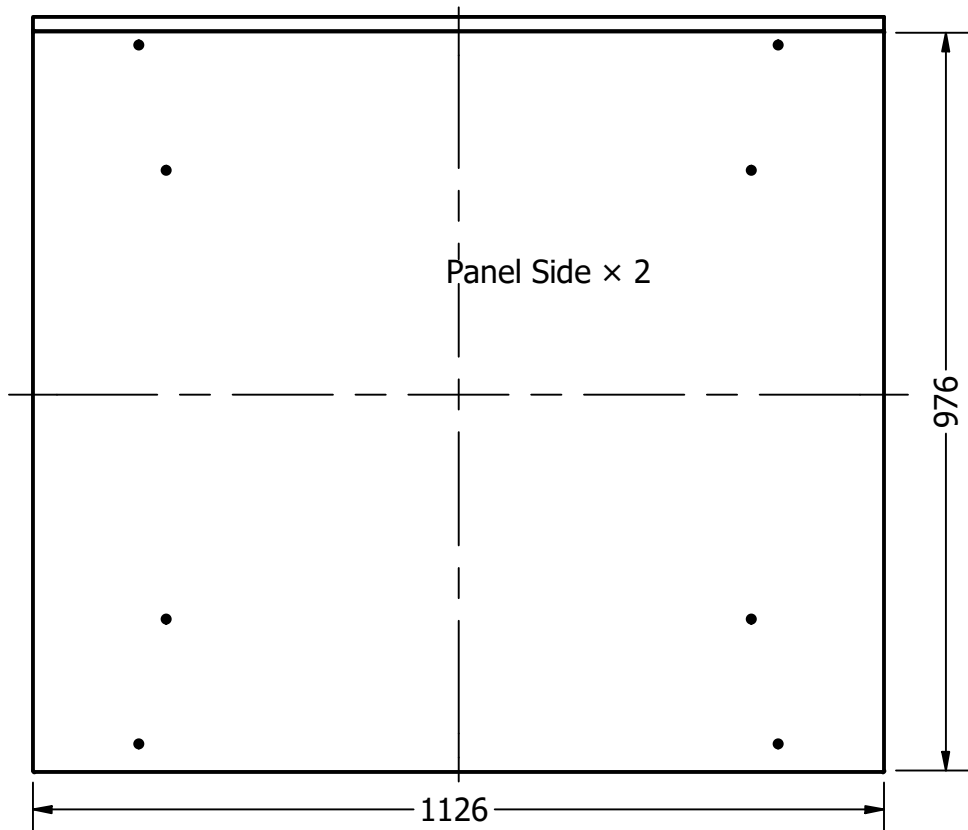

Server Cabinet - Frame

Server Cabinet - Frame

Server Cabinet - Panels

Server Cabinet - Doors

Doors

Panels:
180x180 x 4
437x180 x 4

Server Cabinet - Modules