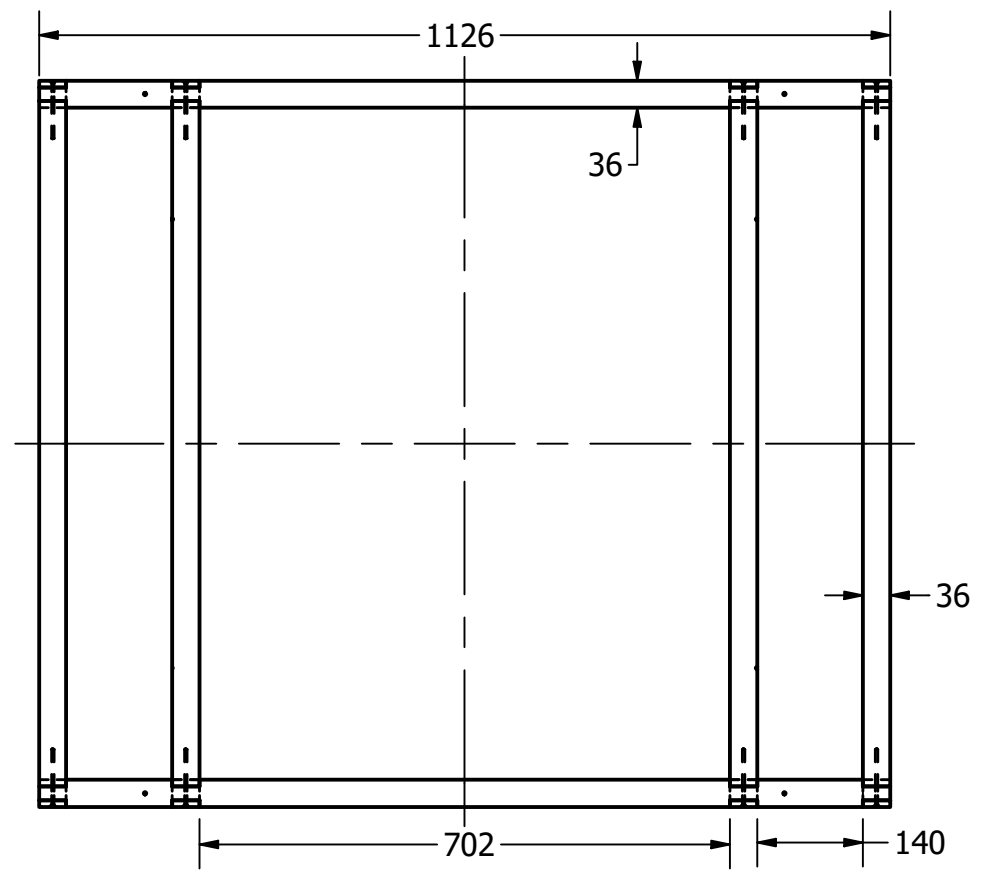

Server Cabinet - Frame

Server Cabinet - Frame

Server Cabinet - Panels

Server Cabinet - Doors

Doors

Panels:
180x180 x 4
437x180 x 4

Server Cabinet - Modules