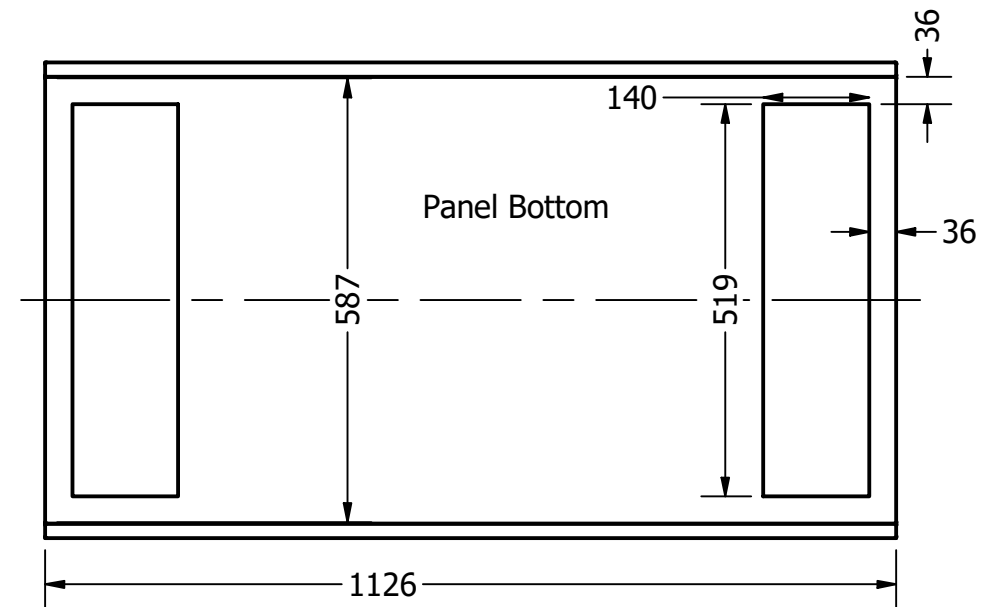

Server Cabinet - Frame

Server Cabinet - Frame

Server Cabinet - Panels

Server Cabinet - Doors

Doors

Panels:
180x180 x 4
437x180 x 4

Server Cabinet - Modules