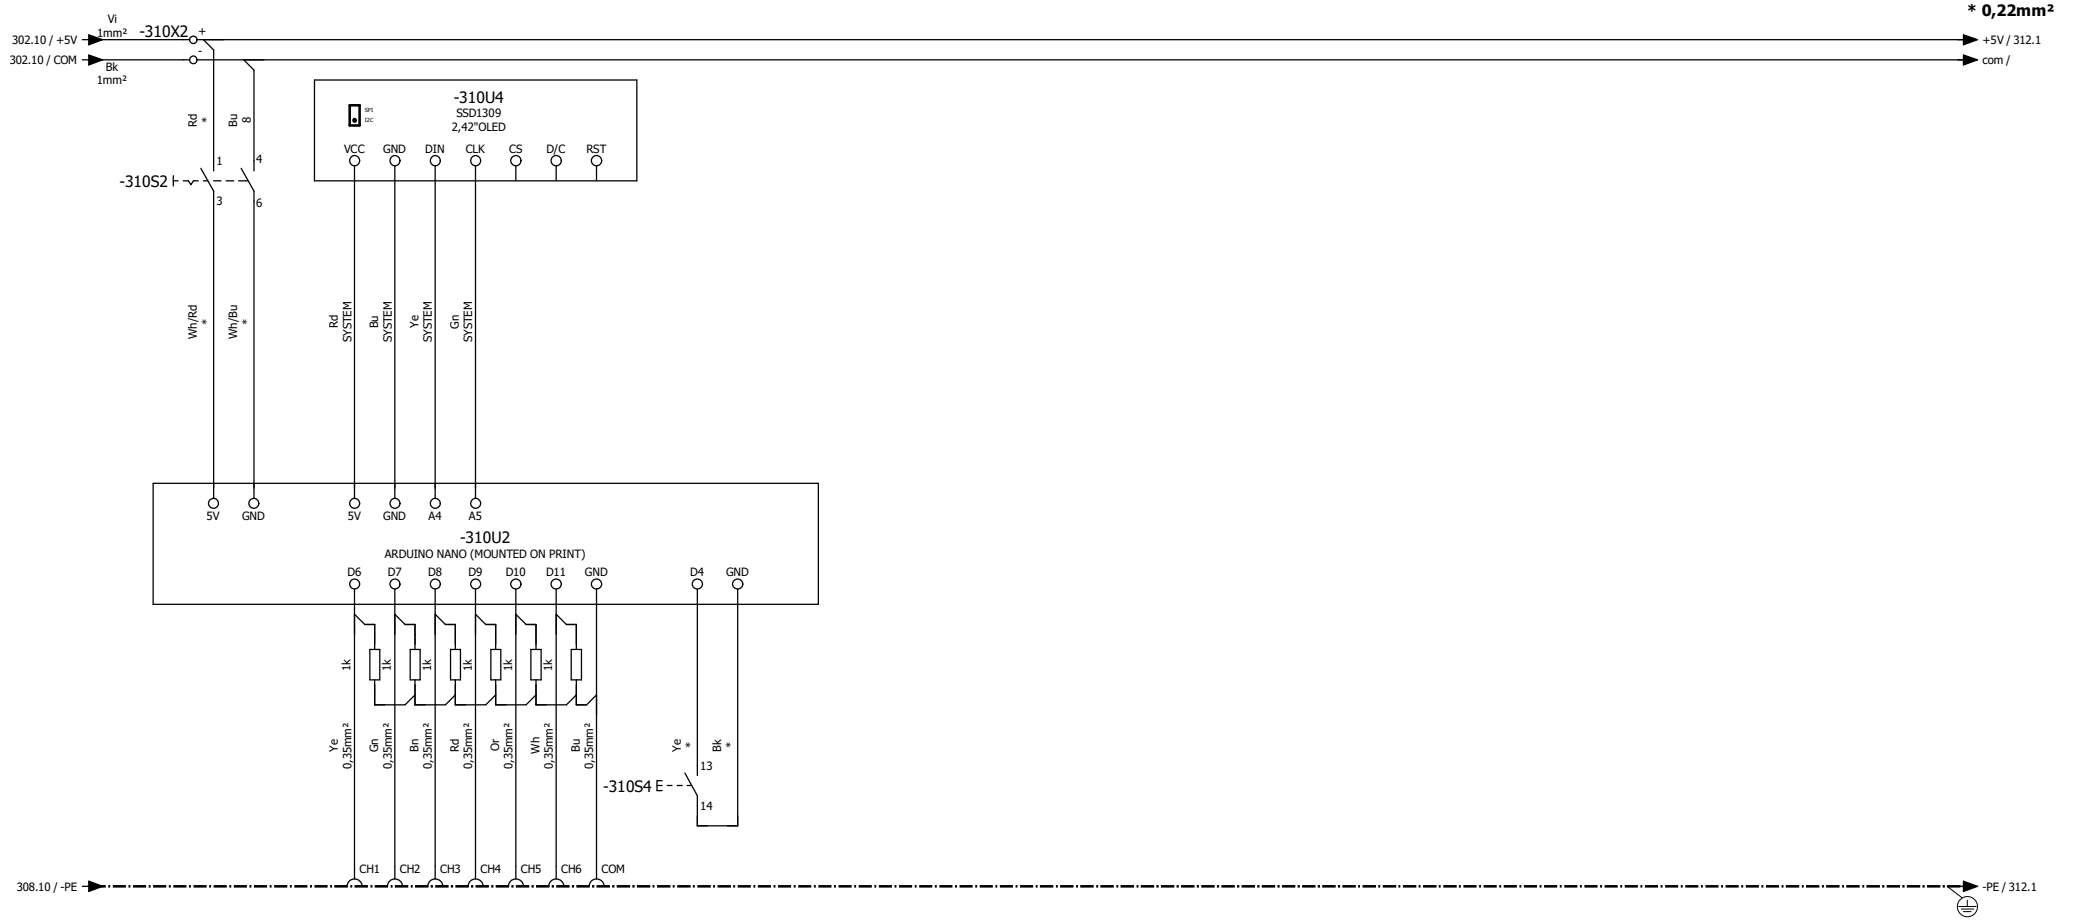

1	2	3	4	5	6	7	8	9	10
-	POWER + ARDUINO	DISPLAY + DIGITAL INPUTS	TIME SAMPLE SELECT	-	-	-	-	-	-

Print date: 10-11-2025

All rights reserved by VERHOEF EMC BV