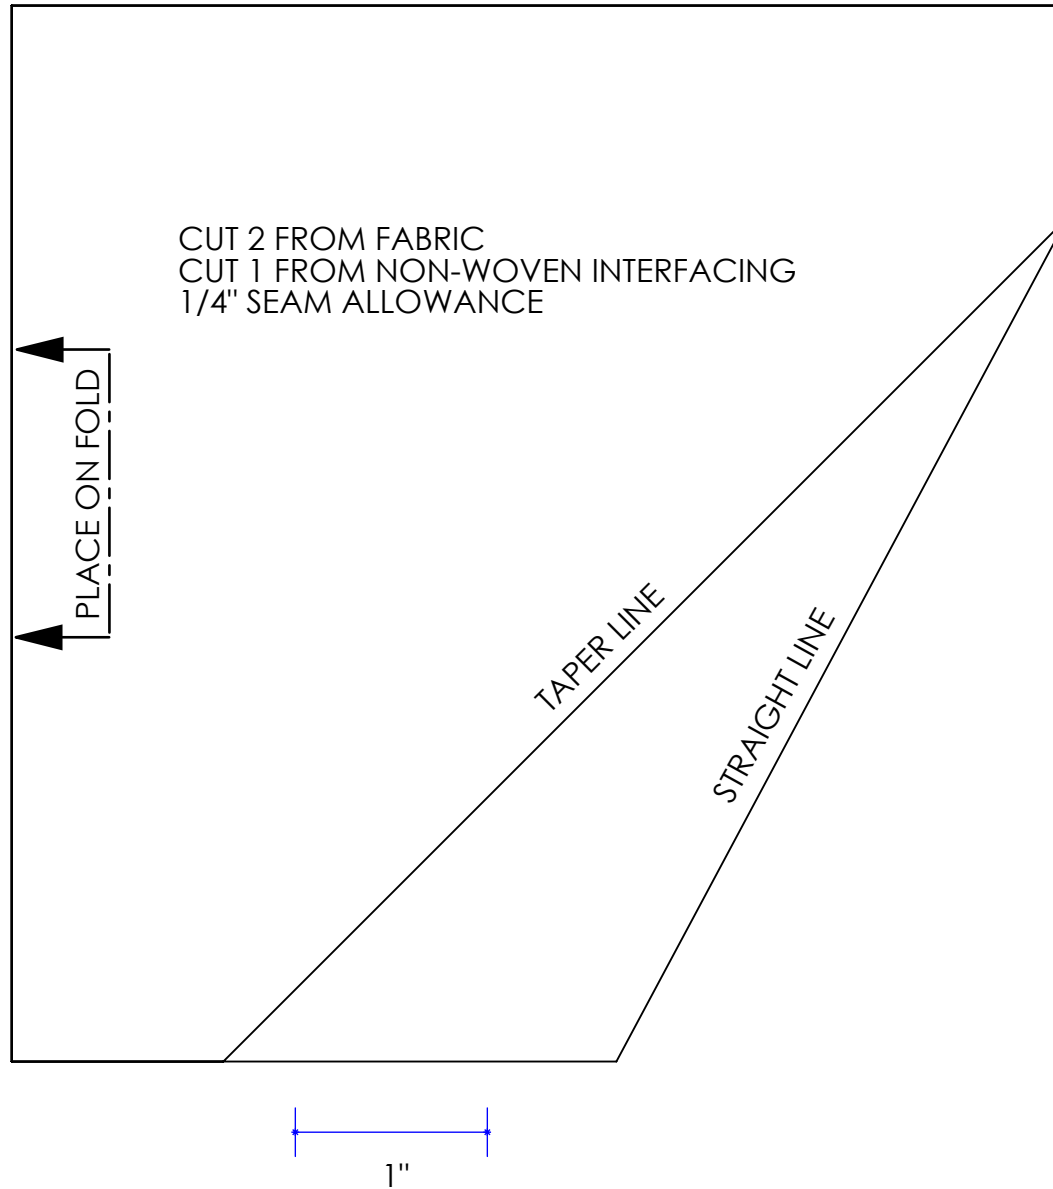

COVID - 19 BEARD MASK

COVID - 19 BEARD MASK

COVID - 19 BEARD MASK

MATERIAL: 3M FILTRETE 1500 HOME AIR FILTER
(16" X 30" FILTER YEILDED 6' X 30")