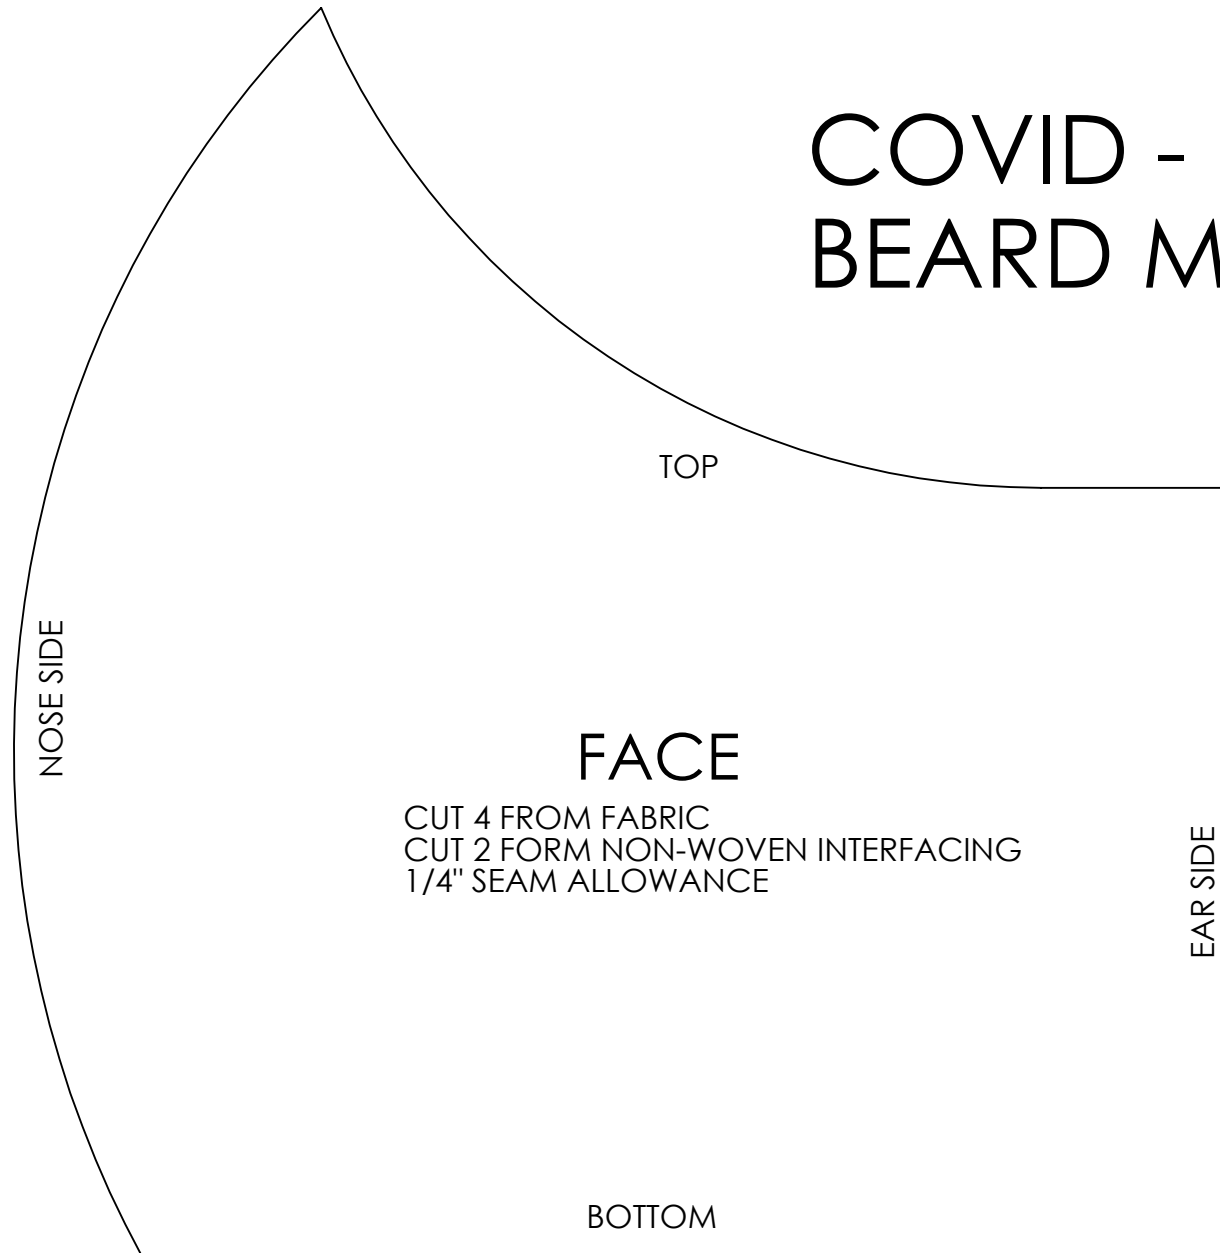

COVID - 19 BEARD MASK

COVID - 19 BEARD MASK

COVID - 19 BEARD MASK

MATERIAL: 3M FILTRETE 1500 HOME AIR FILTER
(16" X 30" FILTER YEILDED 6' X 30")