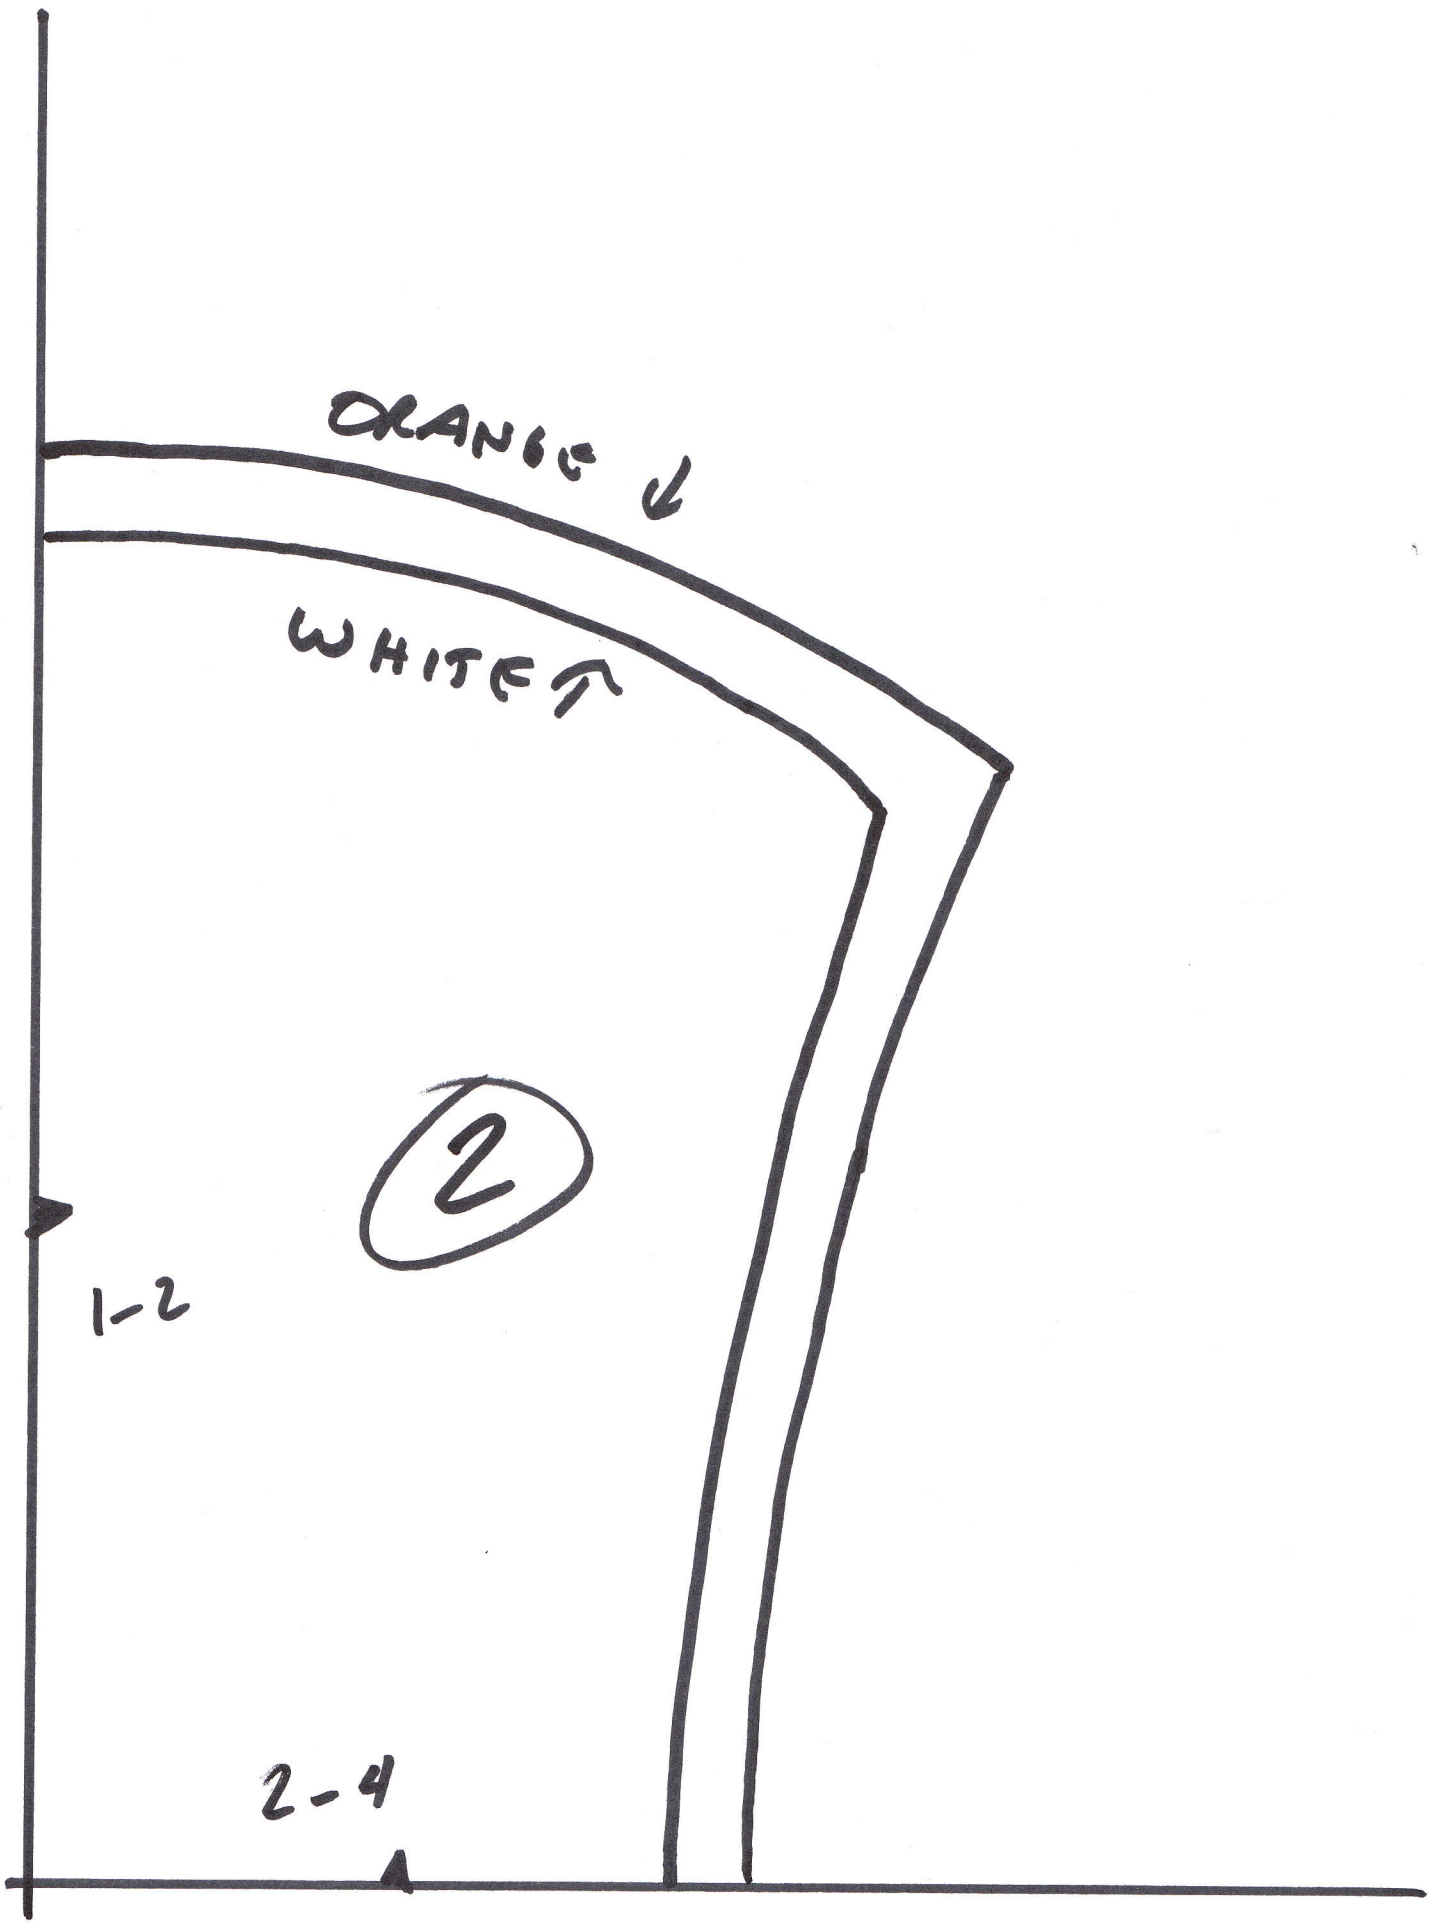

# FIREFOX FLAT PATTERN

GAVIN WOLCHINA

CUT AND ASSEMBLE AT  
ALIGNMENT POINTS.

ORANGE ↓

WHITE ↑

②

1-2

2-4

1-3

3

3-4

WHITE  
←

ORANGE ↗

2-4

3-4

(4)

ORANGE

WHITE

ORANGE CUT  
OUTER EAR

WHITE CUT  
INNER EAR