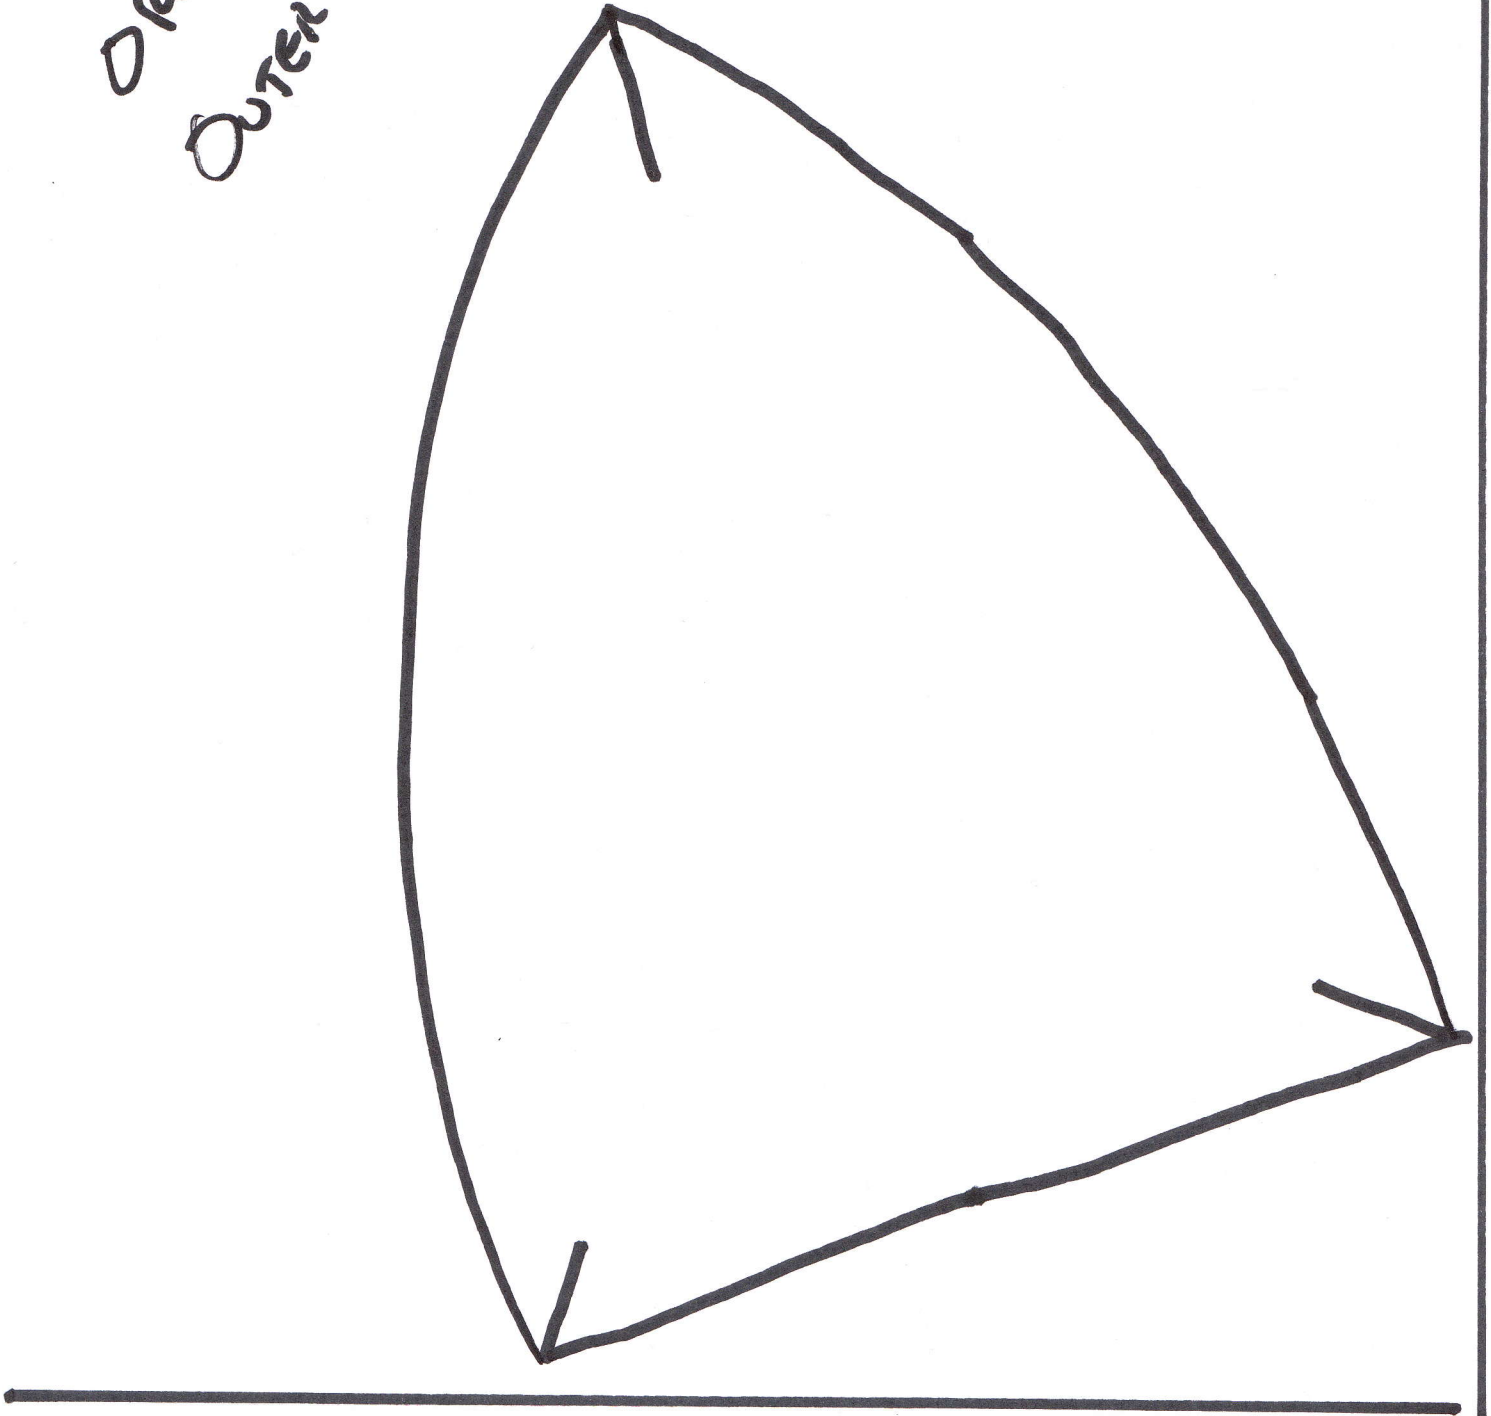

# FIREFOX FLAT PATTERN

GAVIN WOLCHINA

CUT AND ASSEMBLE AT  
ALIGNMENT POINTS.

ORANGE ↓

WHITE ↑

②

1-2

2-4

1-3

3

3-4

WHITE  
←

ORANGE ↗

2-4

3-4

(4)

ORANGE

WHITE

ORANGE CUT  
OUTER EAR

WHITE CUT  
INNER EAR