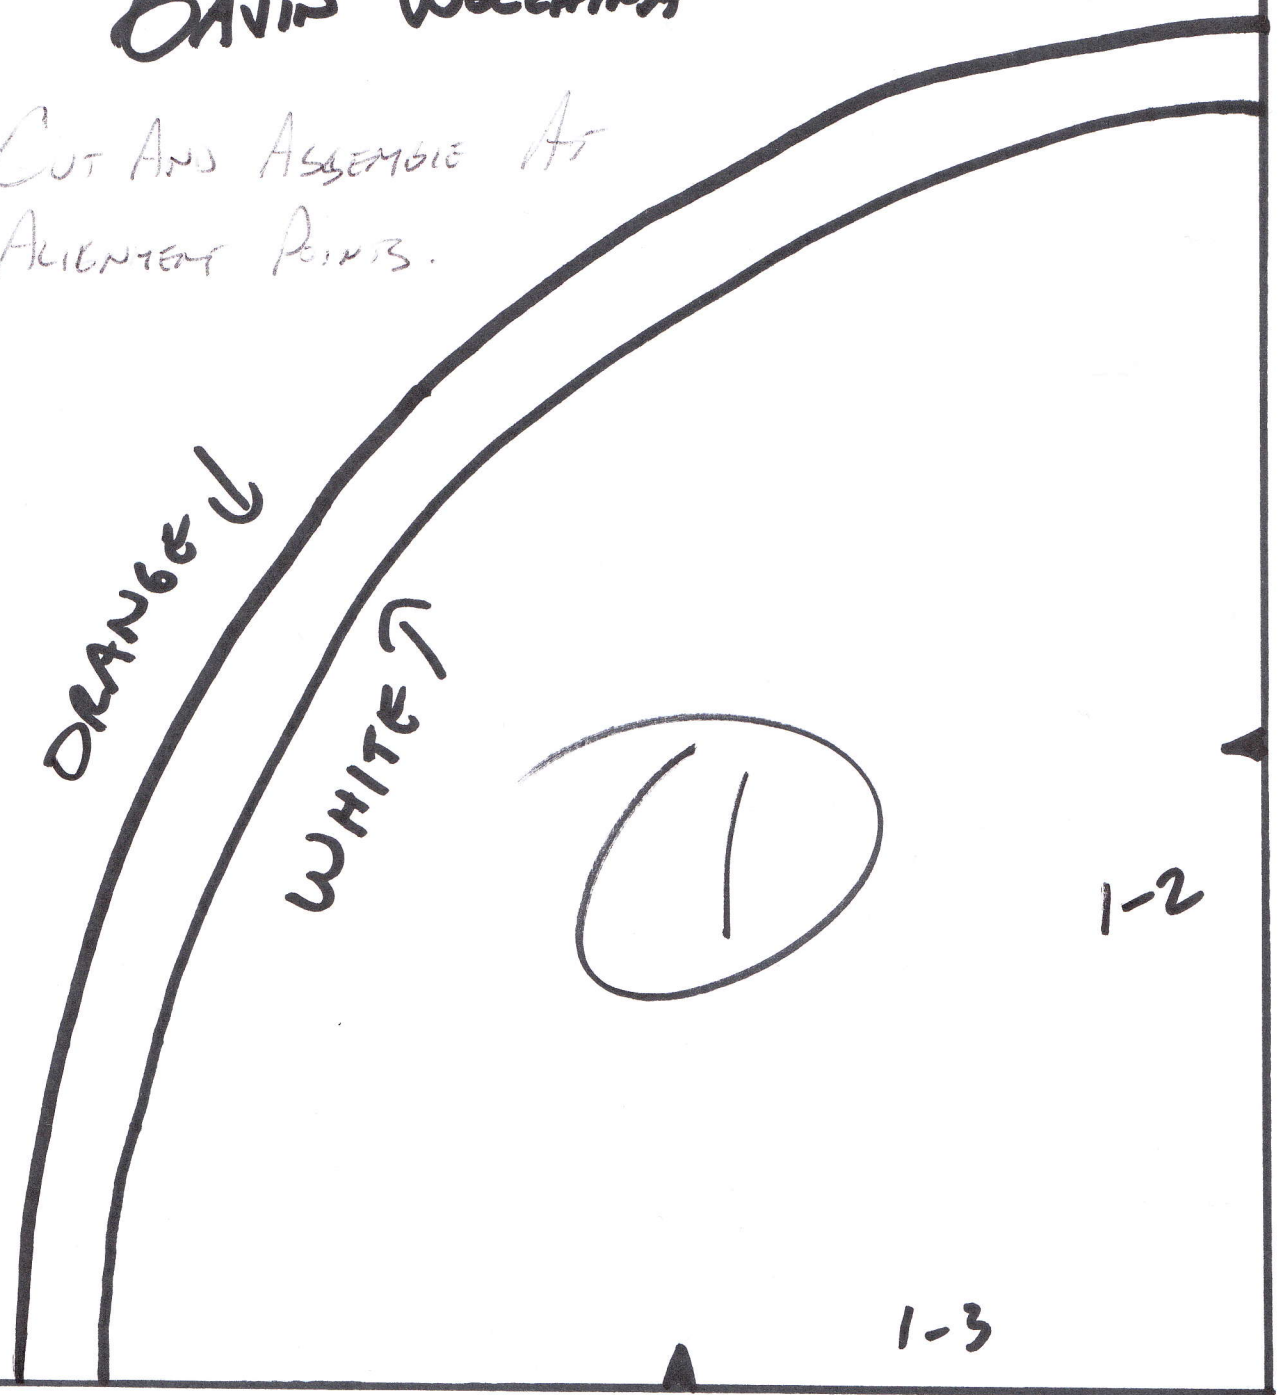

# FIREFOX FLAT PATTERN

GAVIN WOLCHINA

CUT AND ASSEMBLE AT  
ALIGNMENT POINTS.

ORANGE ↓

WHITE ↑

②

1-2

2-4

1-3

3

3-4

WHITE  
←

ORANGE ↗

2-4

3-4

(4)

ORANGE

WHITE

ORANGE CUT  
OUTER EAR

WHITE CUT  
INNER EAR