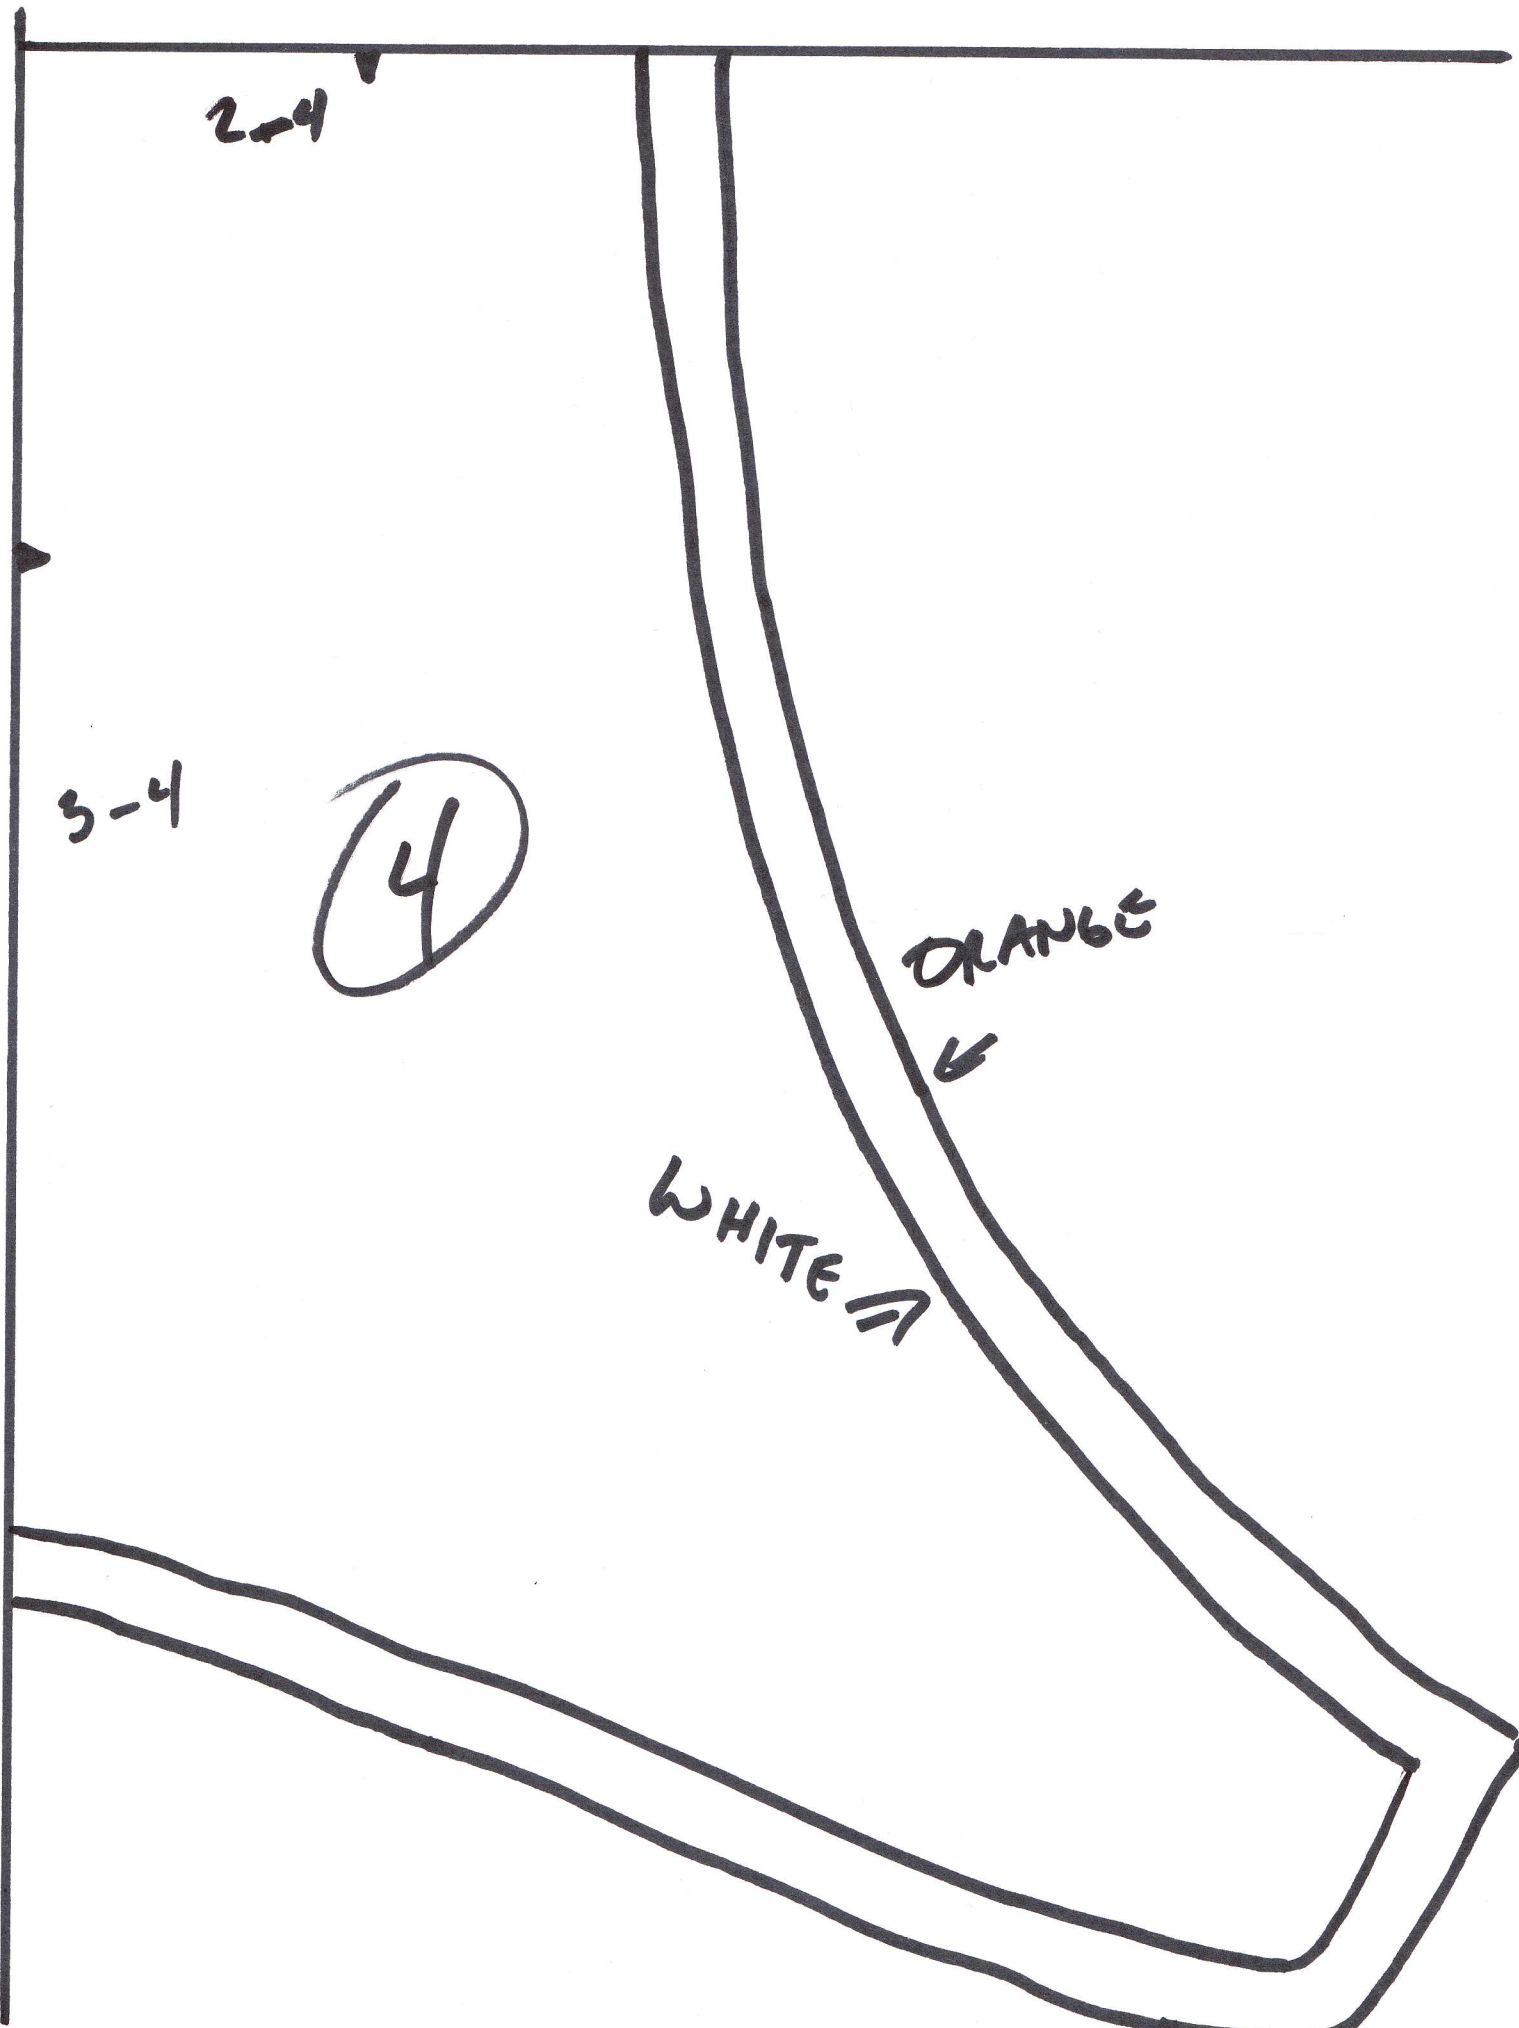

# FIREFOX FLAT PATTERN

GAVIN WOLCHINA

CUT AND ASSEMBLE AT  
ALIGNMENT POINTS.

ORANGE ↓

WHITE ↑

②

1-2

2-4

1-3

3

3-4

WHITE  
←

ORANGE ↗

2-4

3-4

(4)

ORANGE

WHITE

ORANGE CUT  
OUTER EAR

WHITE CUT  
INNER EAR